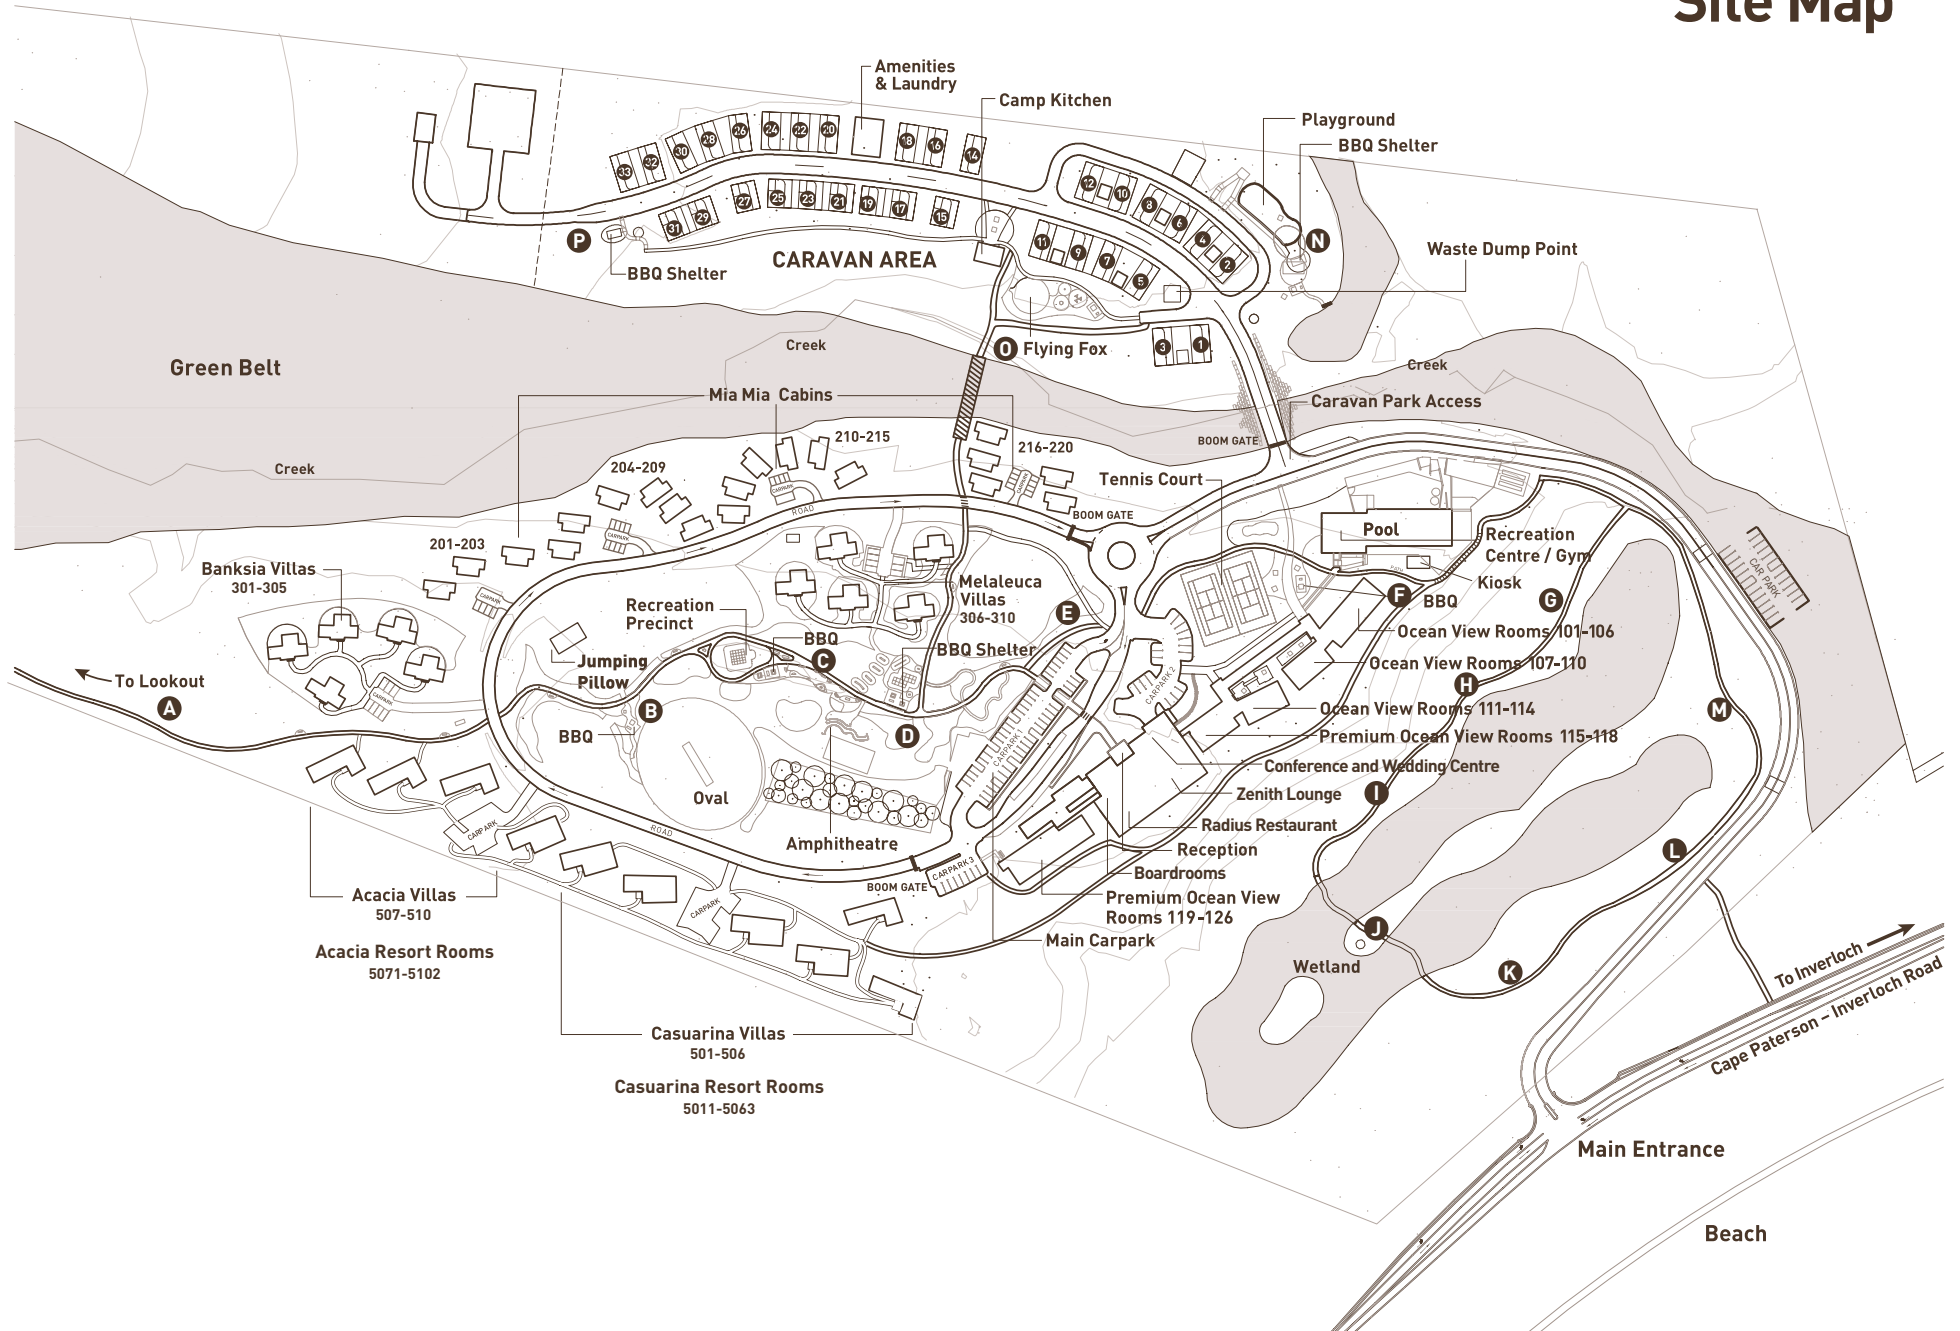

# Site Map

# Inverloch Resort

## How to get to: RACV Inverloch Resort and Township

### Resort Grounds Interpretive Signage:

- A** Vistas of the past
- B** Fire sites & earth ovens
- C** Ceremony
- D** Housing & sleeping
- E** European perspectives
- F** Warrain (ocean)
- G** Freshwater fishing
- H** Herbs & vegetables
- I** Rich pickings
- J** 3000 year old midden
- K** A site of much activity
- L** The significance of bird life
- M** A resourceful site
- N** The Barbjn'nora Yallook
- O** Home of the basket weavers
- P** A place of new beginnings