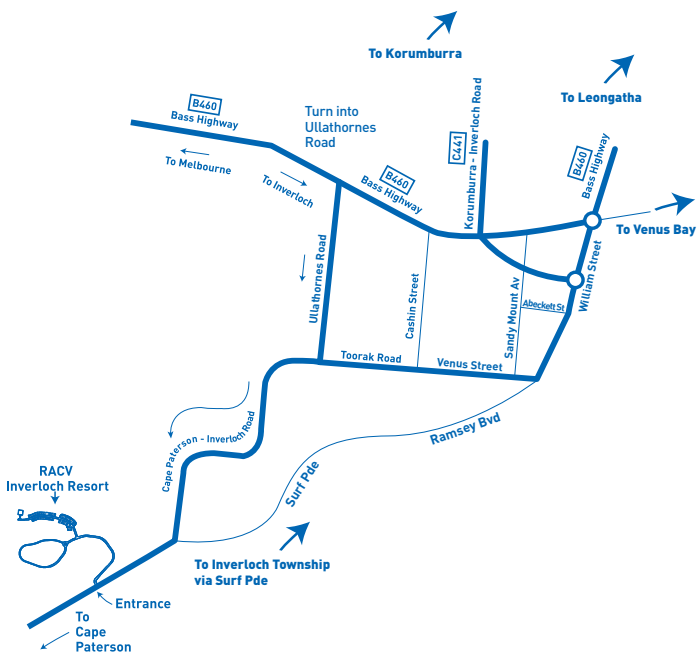

# Location Map

Please see reverse for directions

## DIRECTIONS FROM MELBOURNE

1. Make your way to Cranbourne
2. From Cranbourne follow the South Gippsland Highway towards Phillip Island 76km
3. At Phillip Island turnoff (roundabout) continue straight towards Wonthaggi 18.8km
4. Drive through Wonthaggi until you reach a roundabout
5. At the roundabout, take 1st exit on to Bass Highway 11.6km
6. Approximately 3km prior to the Inverloch turnoff turn right at Ullathornes Rd (Blue sign 'RACV 4') 1.3km
7. Turn right at the intersection at the end of this road into Toorak Road (Blue sign 'RACV 3') 3km
8. RACV Inverloch Resort is approximately 3km along this road on your right hand side

## DIRECTIONS FROM LEONGATHA

1. From Strezlecki Highway, at first roundabout take second exit onto McCartin St 0.2km  
or  
From (Koonwarra) South Gippsland Highway at first roundabout take first exit onto McCartin St 0.2km
2. At next roundabout, take 2nd exit onto Bass Highway 25.4km
3. At the roundabout, take 3rd exit onto Bass Hwy 2.1km
4. Turn left at Ullathornes Rd (Blue sign 'RACV 4') 1.3km
5. Turn right at the intersection at the end of this road into Toorak Road (Blue sign 'RACV 3') 3km
6. RACV Inverloch Resort is approximately 3km along this road on your right hand side

## DIRECTIONS FROM KORUMBURRA

1. From Warragul Road, turn left onto South Gippsland Highway 0.5km
2. Turn right onto Radovick Street 13.5km
3. Continue along Radovick Street /Jumbunna Road / Korumburra-Wonthaggi Road
4. Turn left onto Korumburra-Inverloch Road 13.4km
5. At T intersection, turn right onto Bass Highway 1.1km
6. Turn left at Ullathornes Rd (Blue sign 'RACV 4') 1.3km
7. Turn right at the intersection at the end of this road into Toorak Road (Blue sign 'RACV 3') 3km
8. RACV Inverloch Resort is approximately 3km along this road on your right hand side