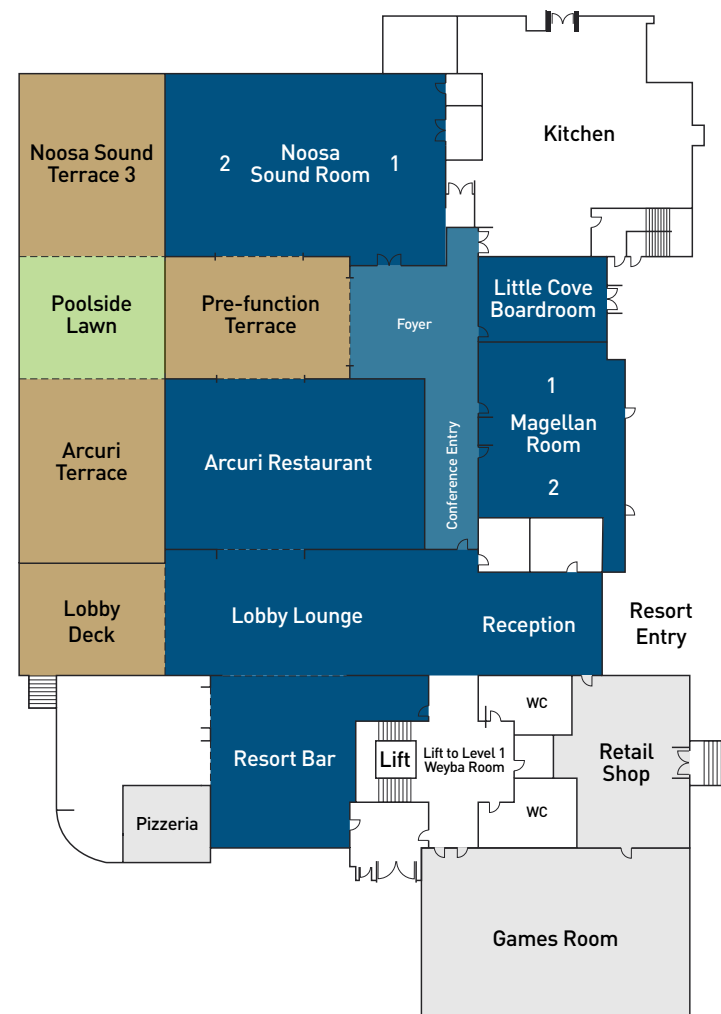

CONFERENCE FACILITIES

- 150 seat ballroom
- 4 versatile meeting rooms
- Alfresco and undercover break-out areas
- Complimentary Wi-Fi

ACCOMMODATION

338 bedrooms and bathrooms consisting of;

- 24 one bedroom suites
- 30 one bedroom apartments
- 54 two bedroom, two bathroom apartments
- 24 three bedroom, three bathroom apartments
- 26 three bedroom villas
- 13 three bedroom luxury enclave villas
- Complimentary Wi-Fi
- Widescreen TV
- Foxtel
- Room service

GROUND FLOOR

FIRST FLOOR

CAPACITIES

ROOM	HEIGHT (m)	AREA (m2)	LONG TABLES	COCKTAIL STYLE	BANQUET STYLE	CABARET STYLE	THEATRE STYLE	C'ROOM STYLE	B'ROOM STYLE	U SHAPE STYLE
Noosa Sound 1	2.7	91	-	-	60	48	60	36	28	33
Noosa Sound 2	2.7	91	-	-	60	48	60	36	28	33
Noosa Sound 3	2.7	71	-	50	60	35	50	24	24	21
Noosa Sound 1 & 2	2.7	182	-	200	120	98	150	72	-	-
Noosa Sound Whole (1, 2 & 3)	2.7	253	-	250	170	133	200	-	-	-
Magellan 1	2.7	49.5	-	-	24	21	30	18	16	16
Magellan 2	2.7	49.5	-	-	24	21	30	18	16	16
Magellan 1 & 2	2.7	99	-	-	60	42	60	24	20	18
Weyba Room	2.7	86	-	-	48	42	50	27	24	24
Little Cove	2.7	37.5	-	-	-	-	-	12	18	16
Indoor Terrace	2.7	86.5	-	150	60	-	50	-	-	-
Arcuri Restaurant	2.7	118	100	200	-	-	-	-	-	-
Arcuri Terrace	2.7	90	44 (4 tables 11 pax)	50	-	-	-	-	-	-