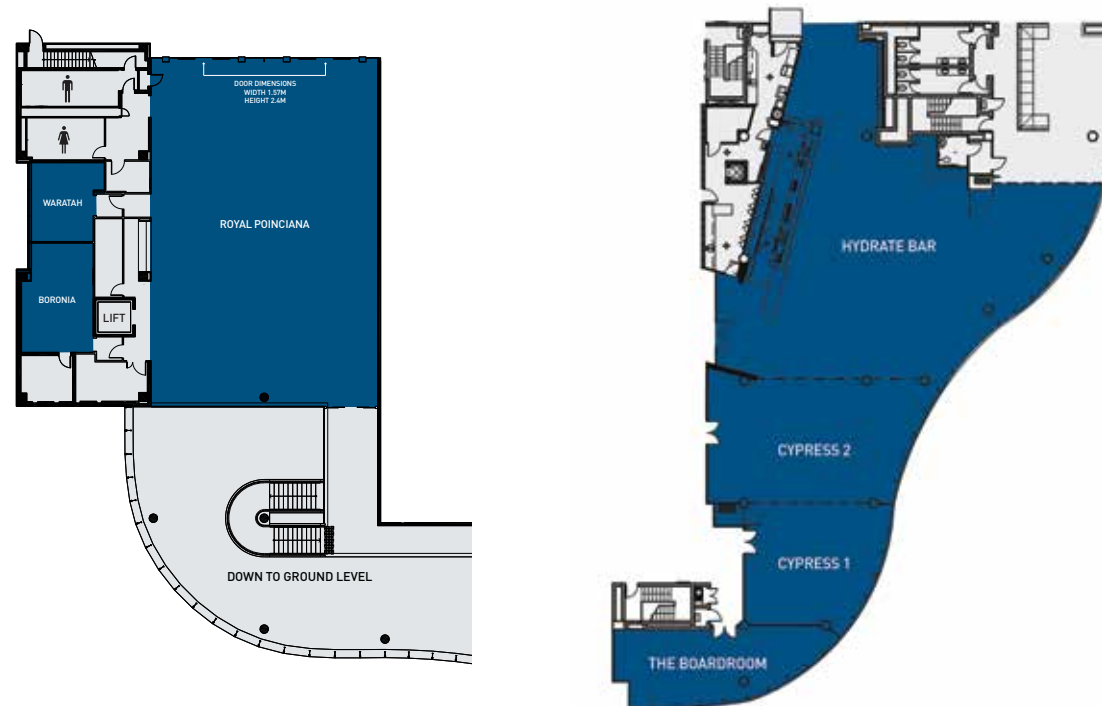

Our dedicated team will coordinate the success of your event from start to finish including meeting room requirements, breakout facilities, catering and accommodation bookings.

A variety of flexible formats / layouts and seating options allow us to tailor rooms to your exact requirements. At RACV Royal Pines Resort, your event is only limited by your imagination.

Conferencing facilities are spread over two levels and can be broken up into 15 meeting rooms across three main sections.

GROUND LEVEL

LEVEL 1

CAPACITIES

ROOM	DIMENSIONS (m x m)	HEIGHT (m)	AREA (m ²)	COCKTAIL STYLE	BANQUET STYLE	CABARET STYLE	THEATRE STYLE	C'ROOM STYLE	B'ROOM STYLE	U SHAPE STYLE	EXHIBITION BOOTHS (3m x 2.4m)
Royal Benowa Foyer	-	9.3	1000	1000	450	240	-	-	-	-	34
Royal Benowa Ballroom (Prince, Monarch, Marquis)	50 x 30	7.7	1500	880	1000	760	1540	972	-	-	90
Prince	16 x 30	7.7	480	400	280	224	447	276	-	90	32
Monarch	17 x 30	8.15	510	400	320	256	531	294	-	90	32
Marquis	16 x 30	7.7	480	400	280	224	447	276	-	90	32
Norfolk Hall (Norfolk, Karrie Webb, Jacaranda)	10 x 24	4.9	240	200	150	120	200	156	-	-	14
Norfolk	10 x 7	4.9	70	70	40	32	50	36	21	24	4
Karrie Webb	11 x 9	4.9	99	90	50	32	60	45	21	24	4
Jacaranda	10 x 8	4.9	80	70	40	32	50	36	21	24	4
VIP Boardroom	4.7 x 3.4	3.1	16	-	-	-	-	-	8	-	-
Business Centre	4 x 5	3.1	20	-	-	-	-	-	8	-	-
Royal Poinciana	17 x 25	3.4	425	300	220	176	310	204	-	58	18
Waratah	6 x 5	3.1	30	-	-	-	25	9	12	-	-
Boronia	7 x 5	3.1	35	-	-	-	30	18	18	15	-
Cypress I & II	-	3.1	395	200	110	80	135	93	60	51	-
Cypress I	11 x 9	3.1	99	70	40	32	50	32	21	21	-
Cypress II	11.8 x 8.3	3.1	94	120	70	46	80	48	30	24	-
The Boardroom	13 x 5	3.1	65	-	-	-	-	-	16	-	-
Undercover Tennis Courts	36 x 36	-	1500	1800	640	512	-	-	-	-	-
Poolside Area	-	-	-	1000	450	-	-	-	-	-	-
The Hub	6.5 x 14	3.0	91	60	40	32	48	36	21	24	-