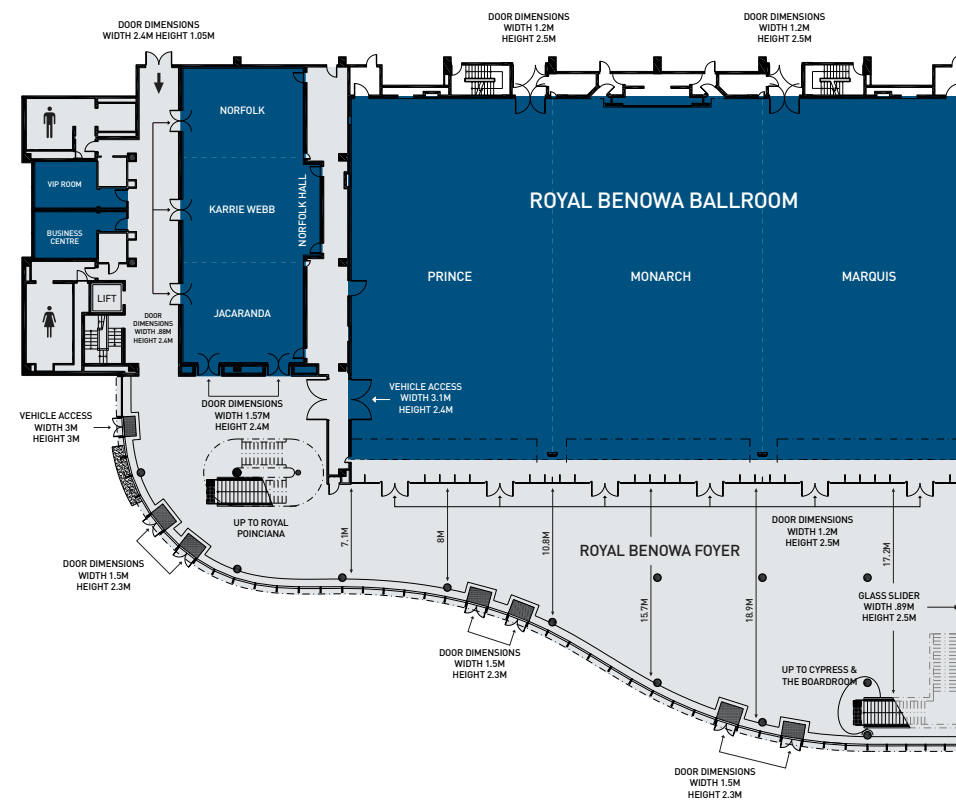

CONFERENCE FACILITIES

- 1500 seated conference venue or 860 seated banquet with multiple configurations available
- 15 versatile function rooms
- 7 meeting rooms with floor to ceiling windows
- Undercover tennis courts for unique dining events
- Complimentary Wi-Fi
- State of the art audio visual company with on-site technicians

Conferencing facilities are spread over two levels and can be broken up into 15 meeting rooms across three main sections.

GROUND LEVEL

LEVEL 1

CAPACITIES

ROOM	DIMENSIONS (m x m)	HEIGHT (m)	AREA (m ²)	COCKTAIL STYLE	BANQUET STYLE	CABARET STYLE	THEATRE STYLE	C'ROOM STYLE	B'ROOM STYLE	U SHAPE STYLE	EXHIBITION BOOTHS (3m x 2.4m)
Royal Benowa Foyer	-	9.3	1000	1000	450	240	-	-	-	-	34
Royal Benowa Ballroom (Prince, Monarch, Marquis)	50 x 30	7.7	1500	880	1000	760	1540	972	-	-	90
Prince	16 x 30	7.7	480	400	280	224	447	276	-	90	32
Monarch	17 x 30	8.15	510	400	320	256	531	294	-	90	32
Marquis	16 x 30	7.7	480	400	280	224	447	276	-	90	32
Norfolk Hall (Norfolk, Karrie Webb, Jacaranda)	10 x 24	4.9	240	200	150	120	200	156	-	-	14
Norfolk	10 x 7	4.9	70	70	40	32	50	36	21	24	4
Karrie Webb	11 x 9	4.9	99	90	50	32	60	45	21	24	4
Jacaranda	10 x 8	4.9	80	70	40	32	50	36	21	24	4
VIP Boardroom	4.7 x 3.4	3.1	16	-	-	-	-	-	8	-	-
Business Centre	4 x 5	3.1	20	-	-	-	-	-	8	-	-
Royal Poinciana	17 x 25	3.4	425	300	220	176	310	204	-	58	18
Waratah	6 x 5	3.1	30	-	-	-	25	9	12	-	-
Boronia	7 x 5	3.1	35	-	-	-	30	18	18	15	-
Cypress I & II	-	3.1	395	200	110	80	135	93	60	51	-
Cypress I	11 x 9	3.1	99	70	40	32	50	32	21	21	-
Cypress II	11.8 x 8.3	3.1	94	120	70	46	80	48	30	24	-
The Boardroom	13 x 5	3.1	65	-	-	-	-	-	16	-	-
Undercover Tennis Courts	36 x 36	-	1500	1800	640	512	-	-	-	-	-
Poolside Area	-	-	-	1000	450	-	-	-	-	-	-
The Hub	6.5 x 14	3.0	91	60	40	32	48	36	21	24	-