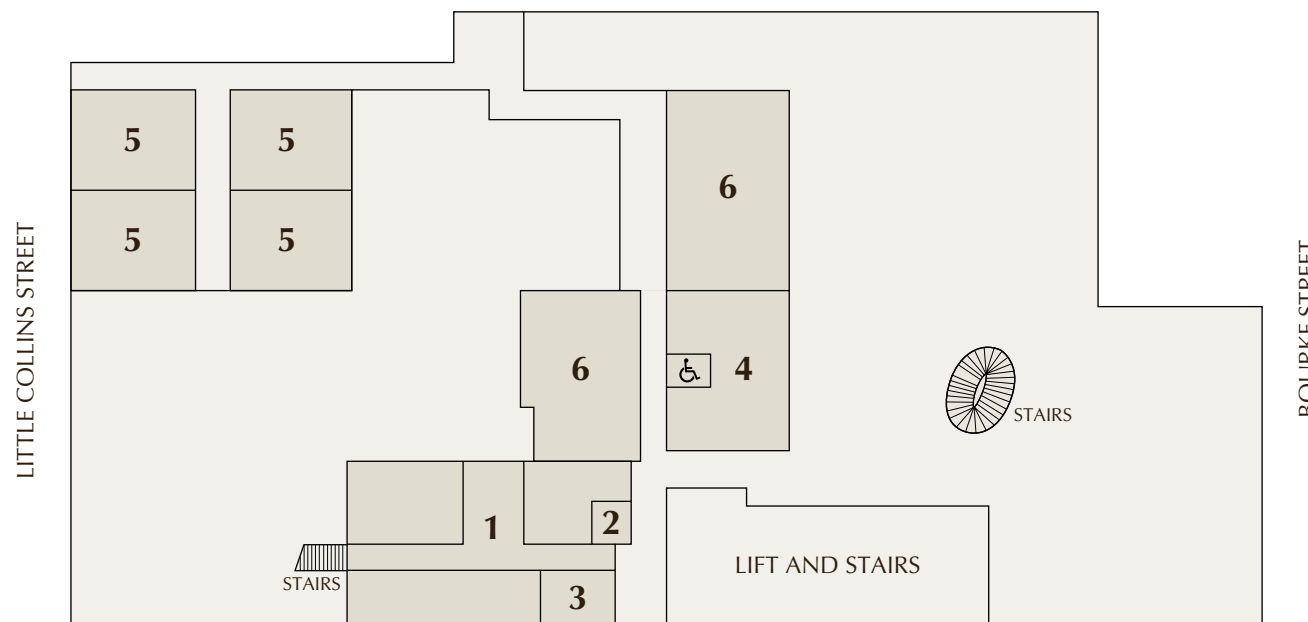

LOCATION
City Club

LEVEL
Lower Ground
New Chancery Lane Level

1. Entrance Lobby (from carpark)
2. Lounge and Breakout Area
3. Members' Carbine Bar
4. Billiards Room
5. Theatrette
6. Cellar Room
7. Cloaks and Luggage
8. Security Office
9. RACV Shop
10. Le Petit Gâteau
11. Restrooms

-  Function Area
-  Club Facilities

LOCATION
City Club

LEVEL
Ground
Bourke Street Level

1. Bourke Street Entry
2. Sign-in Desk
3. Concierge
4. Bistro
5. Bourke Street Green
6. Coffee Lounge
7. Fitness Centre Reception and Lounge
8. Barber
9. Gymnasium
10. Swimming Pool
11. Wading Pool
12. Sauna
13. Spa
14. Steam Room
15. Change
16. Assessment Rooms
17. Lobby Shop
18. Front Office Reception
19. Cloak Room

-  Function Area
-  Club Facilities

LOCATION
City Club

LEVEL
Level One

1. Members' Dining Room
2. Private Dining Rooms
3. Wine Bar
4. The Tarrant Room
5. Gallery Lounge / Exhibition Space
6. Library
7. New Shared Working Venue
8. Restrooms

LOCATION
Healesville Country Club

LEVEL
Level Two

1. Entrance
2. Reception Foyer
3. Reception Desk
4. Lobby Shop
5. Library
6. Members' Lounge
7. Coffee Lounge
8. Terrace Bistro
9. Baker Room
10. Lounge Bar
11. Blue Tree Grill
12. Ballroom
13. Pre-Function Area
14. Mt Riddell Room
15. Terrace / Deck
16. Restrooms