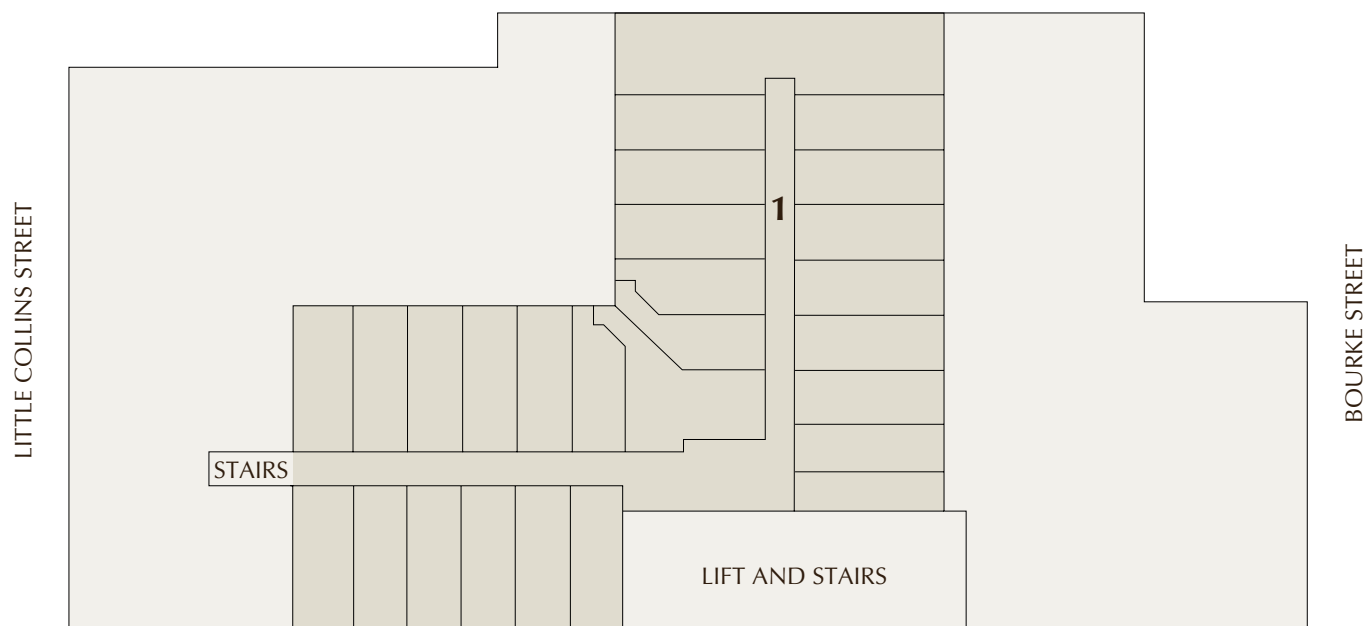

-  Function Area
-  Club Facilities

LOCATION
City Club

LEVEL
Level Seventeen

1. Principal Conference and Events Room
2. Roof Terrace
3. Pre-Function Lounge
4. Green Room
5. Restrooms

-  Function Area
-  Club Facilities

LOCATION
Healesville Country Club

LEVEL
Level Two

1. Entrance
2. Reception Foyer
3. Reception Desk
4. Lobby Shop
5. Library
6. Members' Lounge
7. Coffee Lounge
8. Terrace Bistro
9. Baker Room
10. Lounge Bar
11. Blue Tree Grill
12. Ballroom
13. Pre-Function Area
14. Mt Riddell Room
15. Terrace / Deck
16. Restrooms

- Function Area
- Club Facilities

LOCATION
Healesville Country Club

LEVEL
Level One

1. Sports Bar
2. Pro Shop
3. Sauna / Steam Room / Spa
4. Fitness Centre
5. Group Exercise Room
6. One Spa
7. Games Room
8. Billiards Room
9. Barak Room
10. Syndicate Room
11. Theatre
12. Watts Room
13. Terrace / Deck
14. Restrooms

- Function Area
- Club Facilities

LOCATION
City Club

LEVEL
Levels Three - Six

- 1. Accommodation

LOCATION
City Club

LEVEL
Level Eight

1. Accommodation