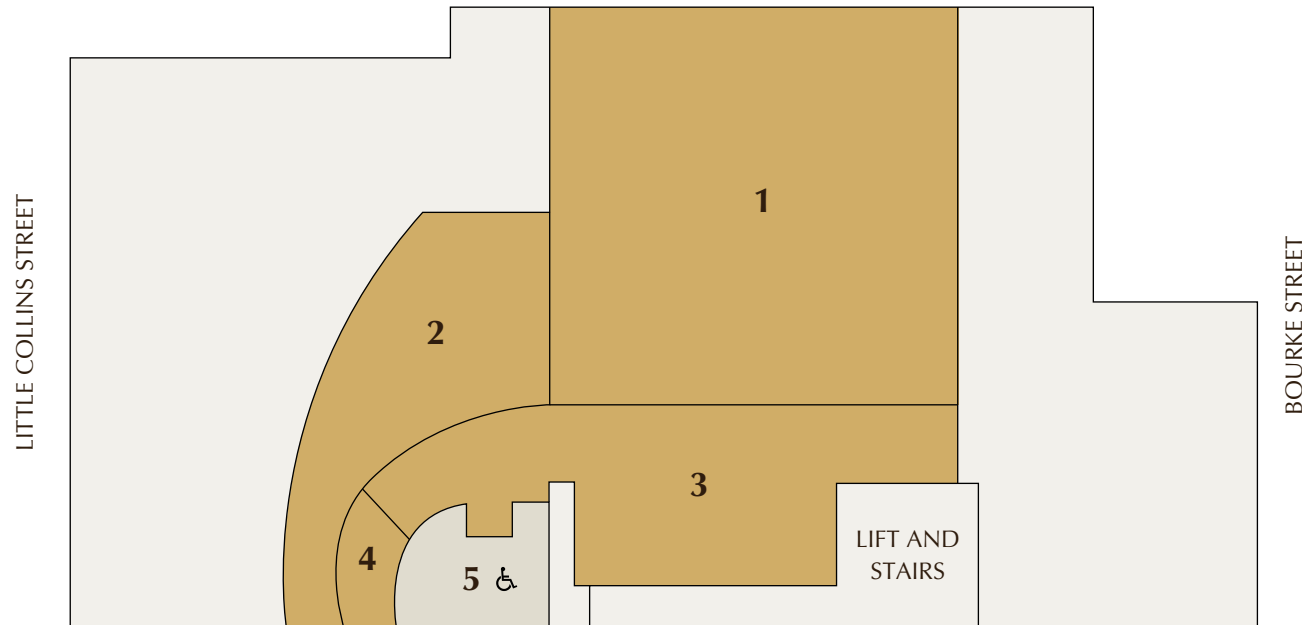

-  Function Area
-  Club Facilities

LOCATION
City Club

LEVEL
Level One

1. Members' Dining Room
2. Private Dining Rooms
3. Wine Bar
4. The Tarrant Room
5. Gallery Lounge / Exhibition Space
6. Library
7. New Shared Working Venue
8. Restrooms

-  Function Area
-  Club Facilities

LOCATION
City Club

LEVEL
Level Two

1. Conference Rooms
 - A. Bourke 1
 - B. Bourke 2
 - C. Bourke 3
 - D. Bayside 5
 - E. Bayside 6
2. Pre-Function Area
3. Outdoor Terrace
4. Business Centre
5. Club Pavilion
6. Restrooms

-  Function Area
-  Club Facilities

LOCATION
City Club

LEVEL
Level Seventeen

1. Principal Conference and Events Room
2. Roof Terrace
3. Pre-Function Lounge
4. Green Room
5. Restrooms

-  Function Area
-  Club Facilities

LOCATION
Healesville Country Club

LEVEL
Level Two

1. Entrance
2. Reception Foyer
3. Reception Desk
4. Lobby Shop
5. Library
6. Members' Lounge
7. Coffee Lounge
8. Terrace Bistro
9. Baker Room
10. Lounge Bar
11. Blue Tree Grill
12. Ballroom
13. Pre-Function Area
14. Mt Riddell Room
15. Terrace / Deck
16. Restrooms