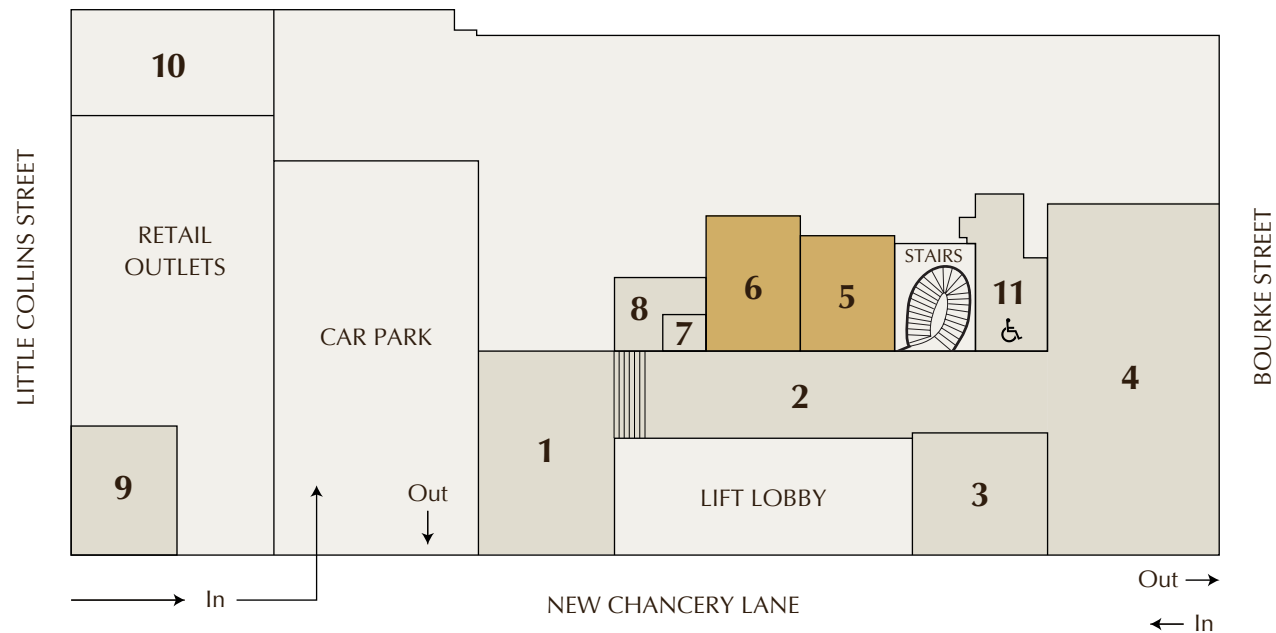

LOCATION
City Club

LEVEL
Lower Ground
New Chancery Lane Level

1. Entrance Lobby (from carpark)
2. Lounge and Breakout Area
3. Members' Carbine Bar
4. Billiards Room
5. Theatrette
6. Cellar Room
7. Cloaks and Luggage
8. Security Office
9. RACV Shop
10. Le Petit Gâteau
11. Restrooms

-  Function Area
-  Club Facilities

LOCATION
City Club

LEVEL
Ground
Bourke Street Level

1. Bourke Street Entry
2. Sign-in Desk
3. Concierge
4. Bistro
5. Bourke Street Green
6. Coffee Lounge
7. Fitness Centre Reception and Lounge
8. Barber
9. Gymnasium
10. Swimming Pool
11. Wading Pool
12. Sauna
13. Spa
14. Steam Room
15. Change
16. Assessment Rooms
17. Lobby Shop
18. Front Office Reception
19. Cloak Room

-  Function Area
-  Club Facilities

LOCATION
City Club

LEVEL
Level One

1. Members' Dining Room
2. Private Dining Rooms
3. Wine Bar
4. The Tarrant Room
5. Gallery Lounge / Exhibition Space
6. Library
7. New Shared Working Venue
8. Restrooms

LOCATION
Healesville Country Club

LEVEL
Level Two

1. Entrance
2. Reception Foyer
3. Reception Desk
4. Lobby Shop
5. Library
6. Members' Lounge
7. Coffee Lounge
8. Terrace Bistro
9. Baker Room
10. Lounge Bar
11. Blue Tree Grill
12. Ballroom
13. Pre-Function Area
14. Mt Riddell Room
15. Terrace / Deck
16. Restrooms