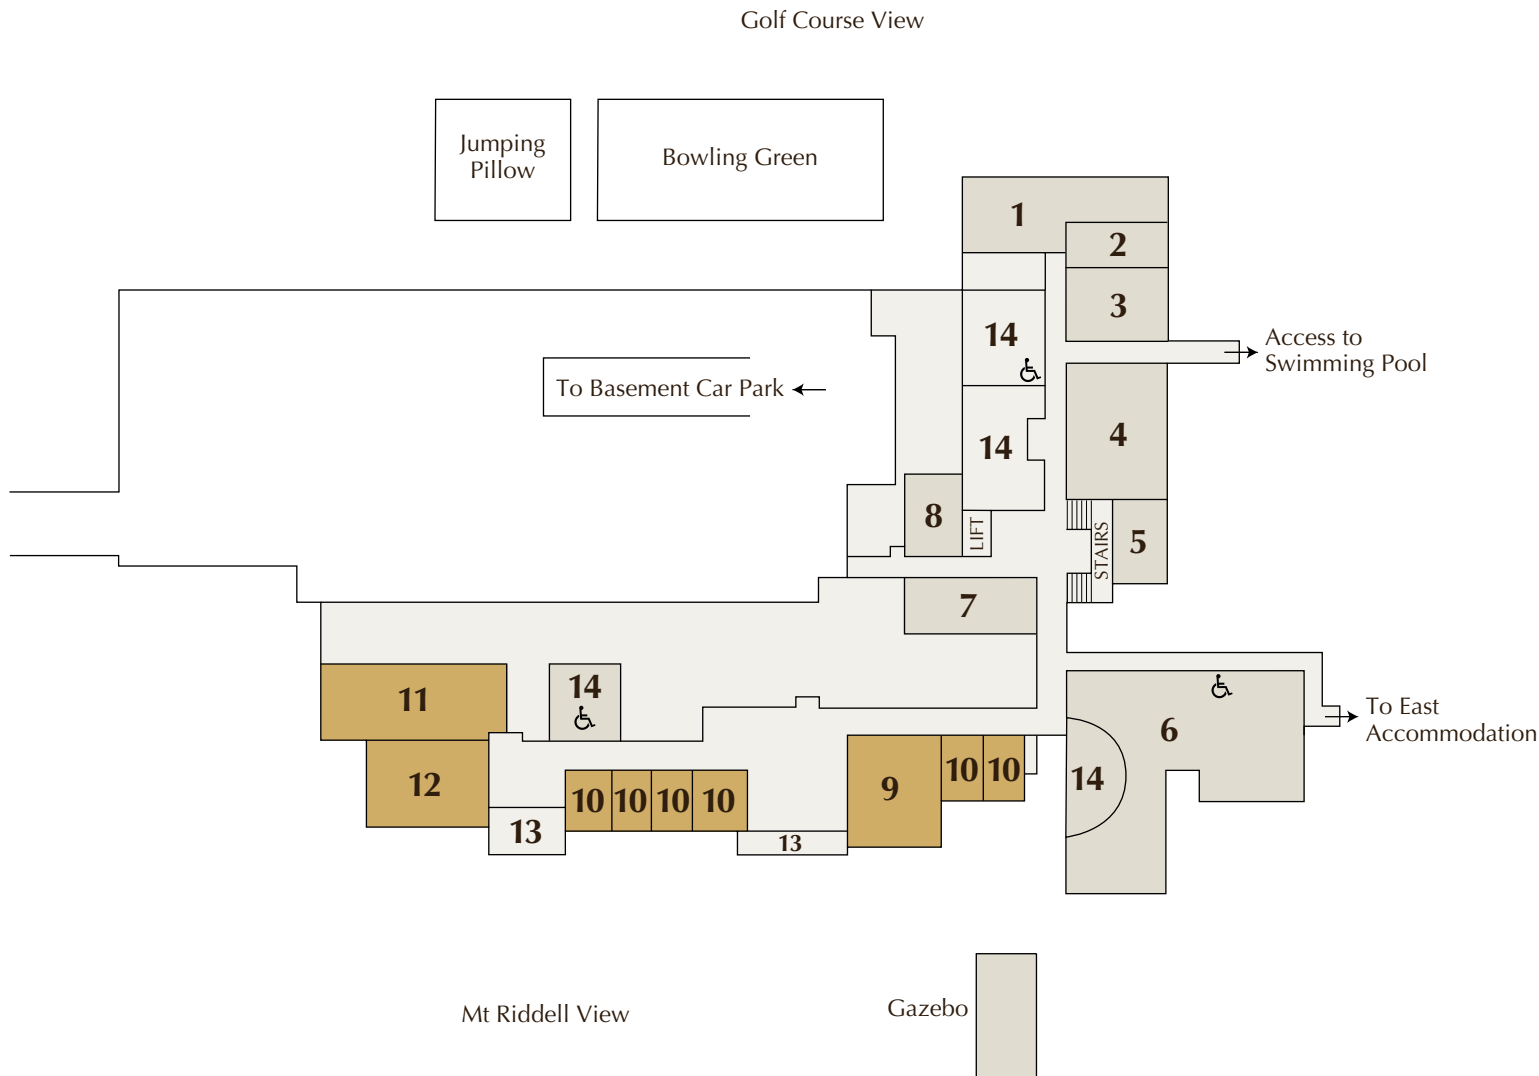

-  Function Area
-  Club Facilities

LOCATION
City Club

LEVEL
Level Seventeen

1. Principal Conference and Events Room
2. Roof Terrace
3. Pre-Function Lounge
4. Green Room
5. Restrooms

-  Function Area
-  Club Facilities

LOCATION
Healesville Country Club

LEVEL
Level Two

1. Entrance
2. Reception Foyer
3. Reception Desk
4. Lobby Shop
5. Library
6. Members' Lounge
7. Coffee Lounge
8. Terrace Bistro
9. Baker Room
10. Lounge Bar
11. Blue Tree Grill
12. Ballroom
13. Pre-Function Area
14. Mt Riddell Room
15. Terrace / Deck
16. Restrooms

- Function Area
- Club Facilities

LOCATION
Healesville Country Club

LEVEL
Level One

1. Sports Bar
2. Pro Shop
3. Sauna / Steam Room / Spa
4. Fitness Centre
5. Group Exercise Room
6. One Spa
7. Games Room
8. Billiards Room
9. Barak Room
10. Syndicate Room
11. Theatre
12. Watts Room
13. Terrace / Deck
14. Restrooms

- Function Area
- Club Facilities

LOCATION
City Club

LEVEL
Levels Three - Six

- 1. Accommodation

LOCATION
City Club

LEVEL
Level Eight

1. Accommodation