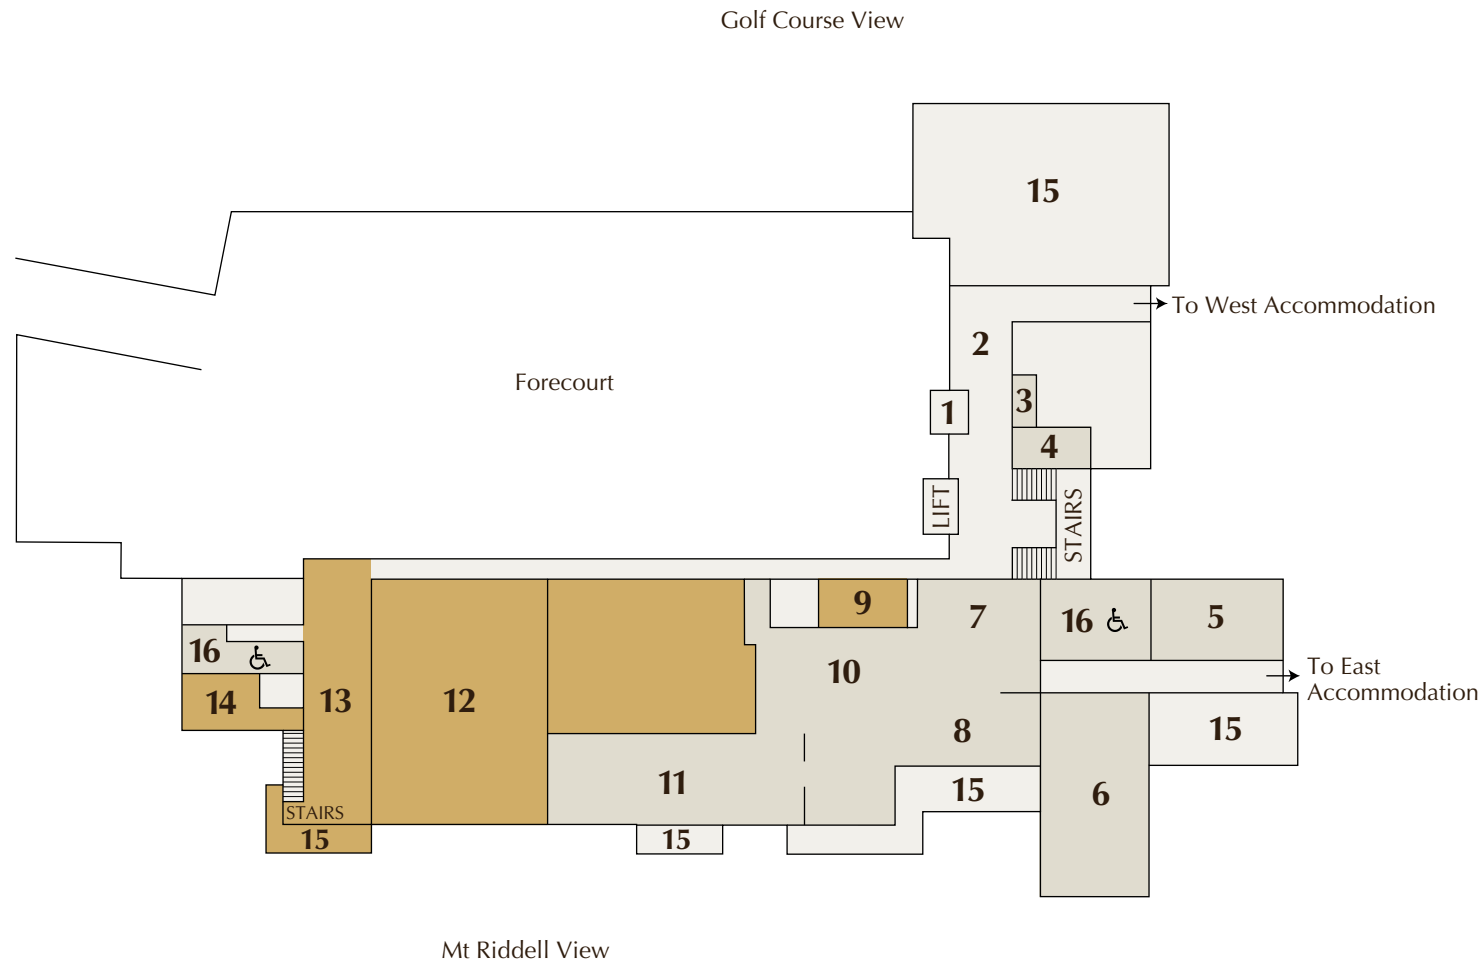

-  Function Area
-  Club Facilities

LOCATION
City Club

LEVEL
Level One

1. Members' Dining Room
2. Private Dining Rooms
3. Wine Bar
4. The Tarrant Room
5. Gallery Lounge / Exhibition Space
6. Library
7. New Shared Working Venue
8. Restrooms

-  Function Area
-  Club Facilities

LOCATION
City Club

LEVEL
Level Seventeen

1. Principal Conference and Events Room
2. Roof Terrace
3. Pre-Function Lounge
4. Green Room
5. Restrooms

-  Function Area
-  Club Facilities

LOCATION
Healesville Country Club

LEVEL
Level Two

1. Entrance
2. Reception Foyer
3. Reception Desk
4. Lobby Shop
5. Library
6. Members' Lounge
7. Coffee Lounge
8. Terrace Bistro
9. Baker Room
10. Lounge Bar
11. Blue Tree Grill
12. Ballroom
13. Pre-Function Area
14. Mt Riddell Room
15. Terrace / Deck
16. Restrooms

- Function Area
- Club Facilities

LOCATION
Healesville Country Club

LEVEL
Level One

1. Sports Bar
2. Pro Shop
3. Sauna / Steam Room / Spa
4. Fitness Centre
5. Group Exercise Room
6. One Spa
7. Games Room
8. Billiards Room
9. Barak Room
10. Syndicate Room
11. Theatre
12. Watts Room
13. Terrace / Deck
14. Restrooms