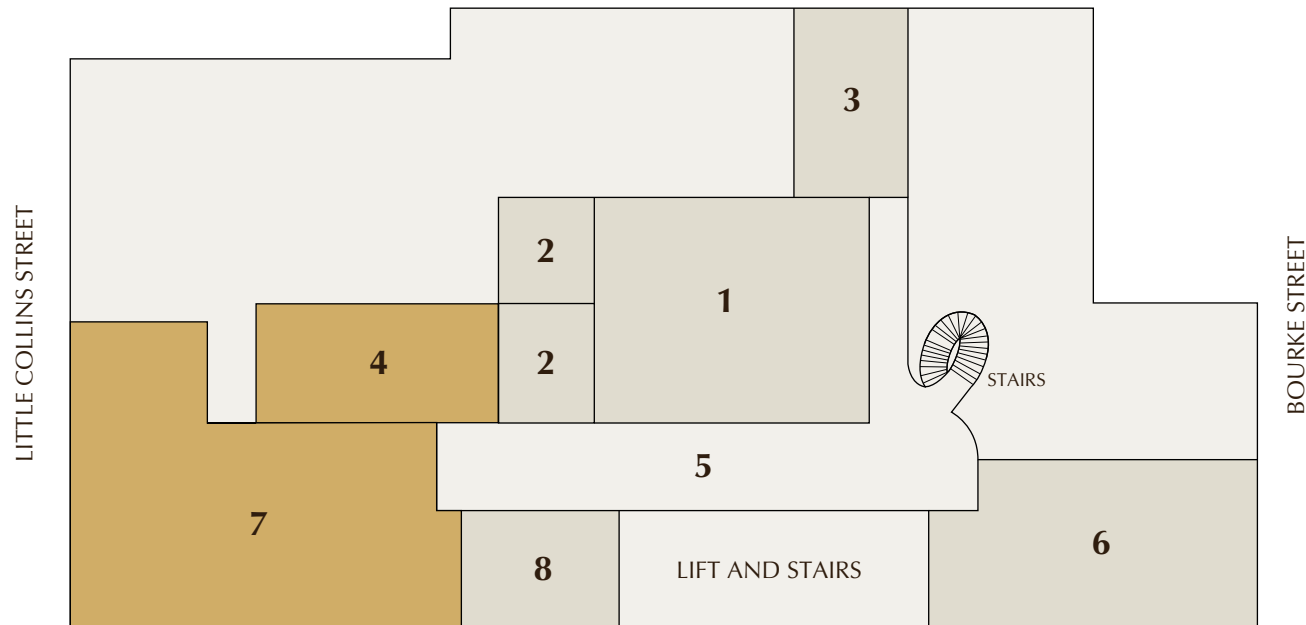

-  Function Area
-  Club Facilities

LOCATION
City Club

LEVEL
Ground
Bourke Street Level

1. Bourke Street Entry
2. Sign-in Desk
3. Concierge
4. Bistro
5. Bourke Street Green
6. Coffee Lounge
7. Fitness Centre Reception and Lounge
8. Barber
9. Gymnasium
10. Swimming Pool
11. Wading Pool
12. Sauna
13. Spa
14. Steam Room
15. Change
16. Assessment Rooms
17. Lobby Shop
18. Front Office Reception
19. Cloak Room

-  Function Area
-  Club Facilities

LOCATION
City Club

LEVEL
Mezzanine

1. One Spa
2. One Spa Reception
3. Hairdresser and Manicurist
4. Change and Restrooms
5. Squash Court and Viewing Gallery
6. Group Exercise Room

-  Function Area
-  Club Facilities

LOCATION
City Club

LEVEL
Level One

1. Members' Dining Room
2. Private Dining Rooms
3. Wine Bar
4. The Tarrant Room
5. Gallery Lounge / Exhibition Space
6. Library
7. New Shared Working Venue
8. Restrooms

LOCATION
Healesville Country Club

LEVEL
Level Two

1. Entrance
2. Reception Foyer
3. Reception Desk
4. Lobby Shop
5. Library
6. Members' Lounge
7. Coffee Lounge
8. Terrace Bistro
9. Baker Room
10. Lounge Bar
11. Blue Tree Grill
12. Ballroom
13. Pre-Function Area
14. Mt Riddell Room
15. Terrace / Deck
16. Restrooms