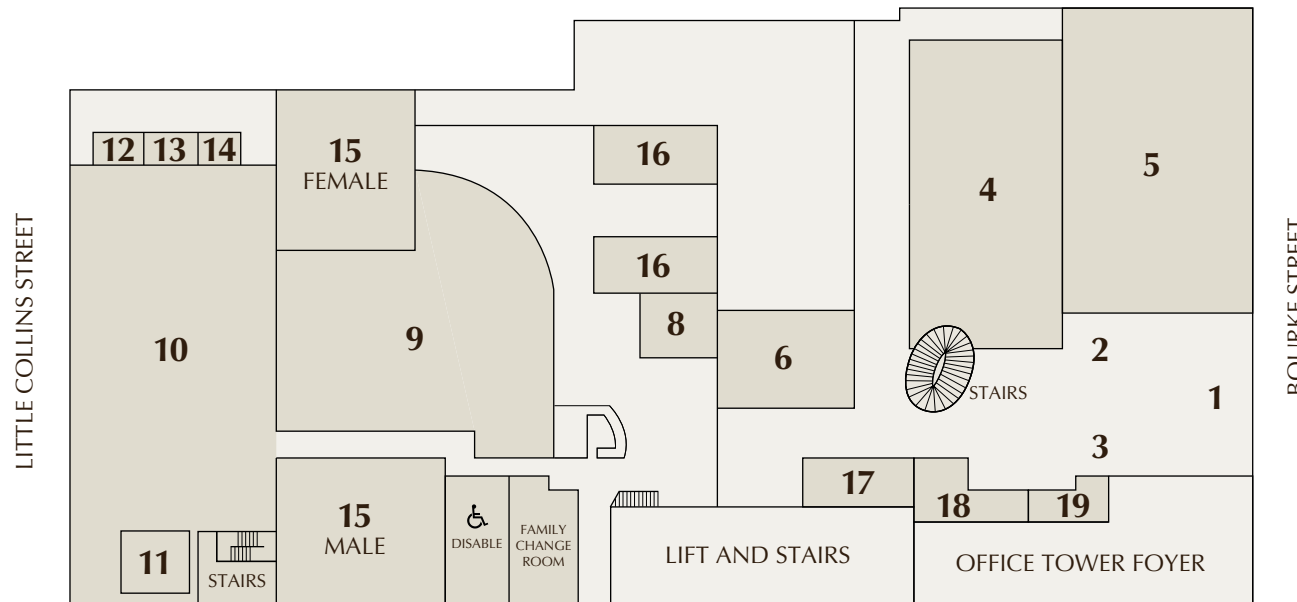

LOCATION
City Club

LEVEL
Lower Ground
New Chancery Lane Level

1. Entrance Lobby (from carpark)
2. Lounge and Breakout Area
3. Members' Carbine Bar
4. Billiards Room
5. Theatrette
6. Cellar Room
7. Cloaks and Luggage
8. Security Office
9. RACV Shop
10. Le Petit Gâteau
11. Restrooms

-  Function Area
-  Club Facilities

LOCATION
City Club

LEVEL
Ground
Bourke Street Level

1. Bourke Street Entry
2. Sign-in Desk
3. Concierge
4. Bistro
5. Bourke Street Green
6. Coffee Lounge
7. Fitness Centre Reception and Lounge
8. Barber
9. Gymnasium
10. Swimming Pool
11. Wading Pool
12. Sauna
13. Spa
14. Steam Room
15. Change
16. Assessment Rooms
17. Lobby Shop
18. Front Office Reception
19. Cloak Room

LOCATION
Healesville Country Club

LEVEL
Level Two

1. Entrance
2. Reception Foyer
3. Reception Desk
4. Lobby Shop
5. Library
6. Members' Lounge
7. Coffee Lounge
8. Terrace Bistro
9. Baker Room
10. Lounge Bar
11. Blue Tree Grill
12. Ballroom
13. Pre-Function Area
14. Mt Riddell Room
15. Terrace / Deck
16. Restrooms

- Function Area
- Club Facilities

LOCATION
City Club

LEVEL
Levels Three - Six

- 1. Accommodation

LOCATION
City Club

LEVEL
Level Eight

1. Accommodation