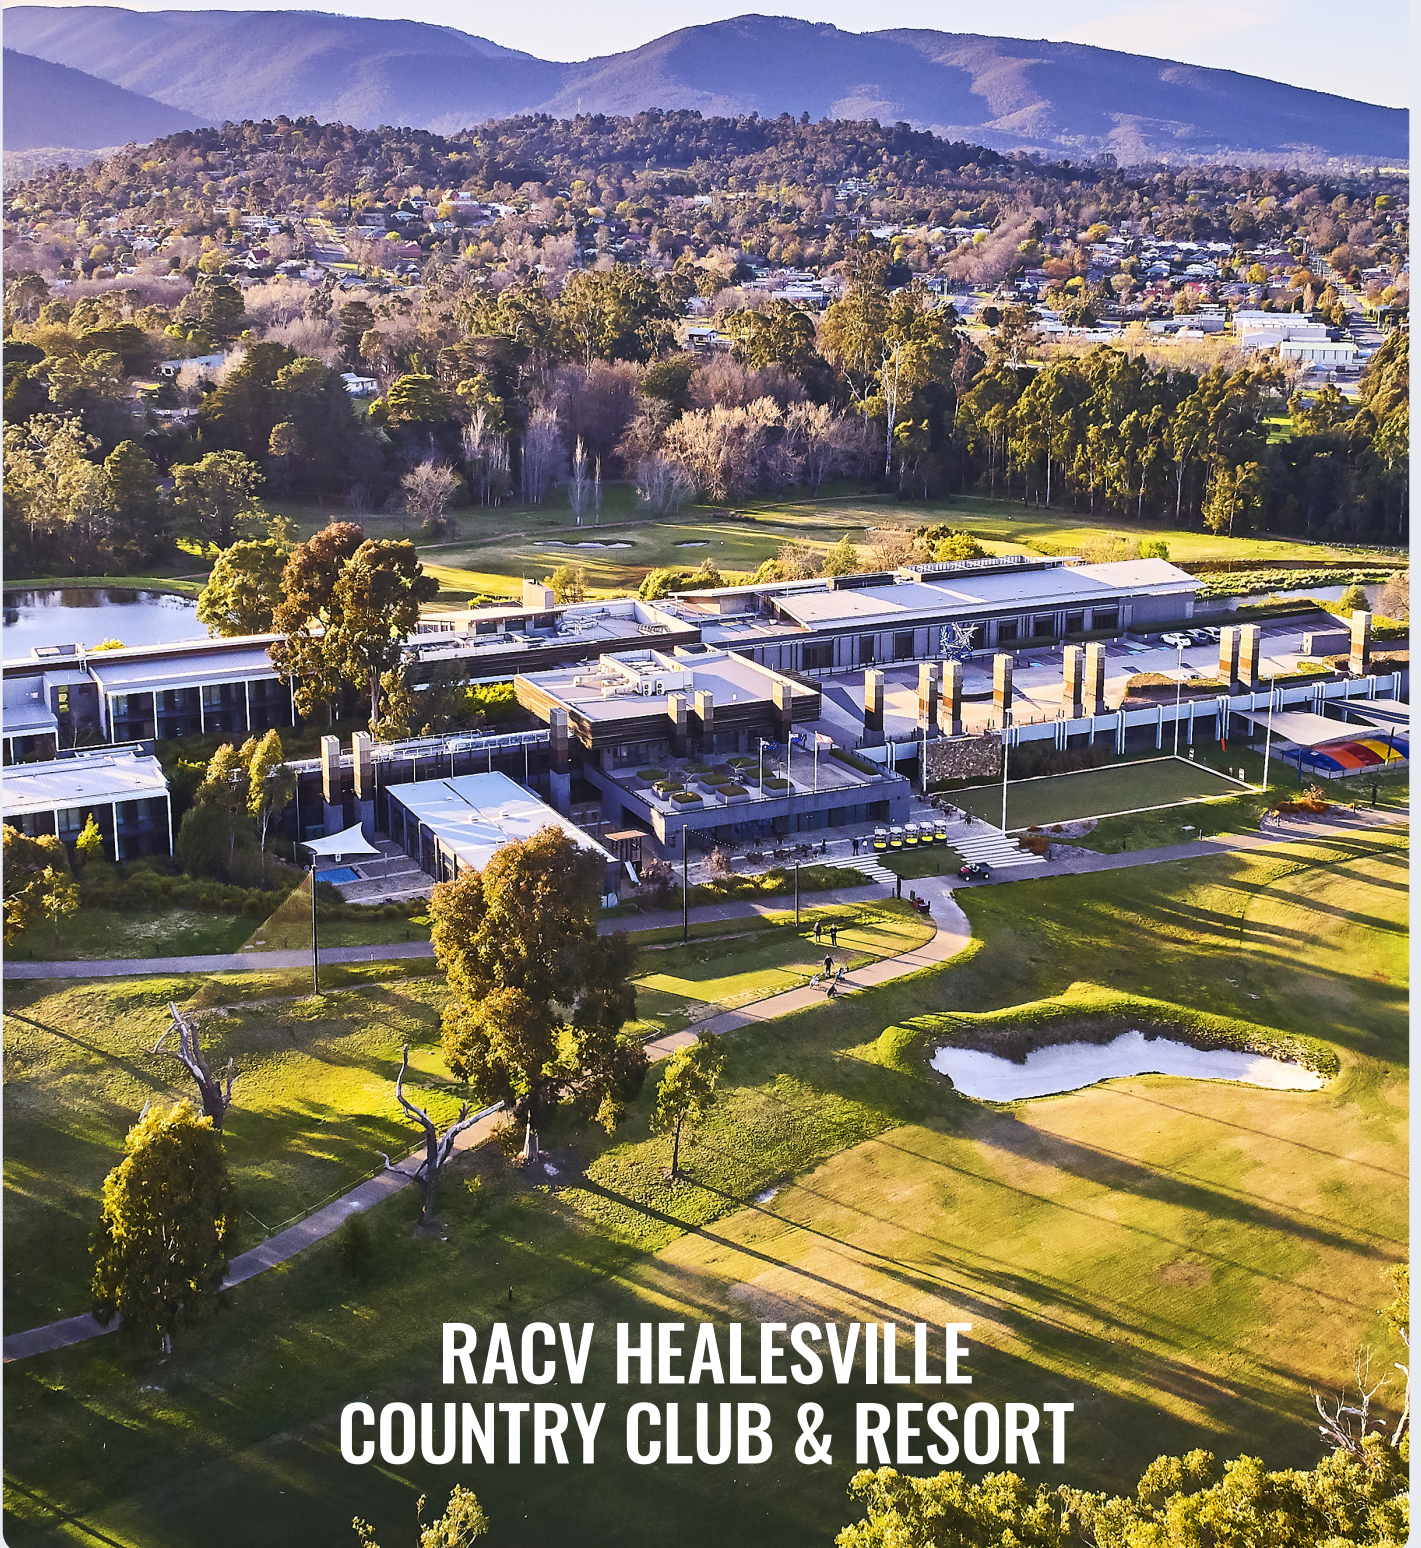

**RACV** CONFERENCES  
& EVENTS

COUNTRYSIDE CLOSE TO THE CITY?  
**WE'VE GOT JUST THE PLACE**

**RACV HEALESVILLE  
COUNTRY CLUB & RESORT**

# RACV HEALESVILLE COUNTRY CLUB & RESORT

Located in the heart the of Yarra Valley and only an hour's drive from Melbourne's CBD, RACV Healesville Country Club & Resort offers a wide selection of conference and event choices. Our property has an extensive range of facilities that will ensure you'll have everything you need to make your event a success, while you enjoy the breath-taking scenery of the Great Dividing Range.