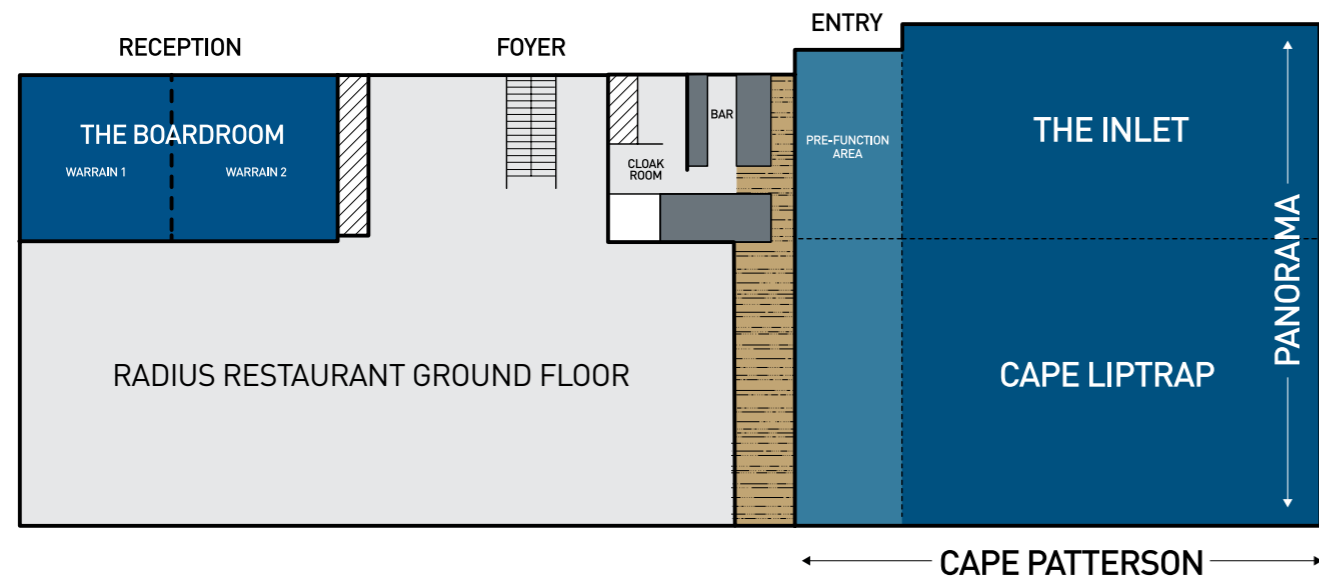

### RACV INVERLOCH RESORT

70 Cape Paterson-Inverloch Road, Inverloch VIC  
 Telephone: +61 3 5674 0000  
[inverlochevents@racv.com.au](mailto:inverlochevents@racv.com.au)

LEVEL 1

CAPACITIES

ROOM	HEIGHT (m)	AREA (m2)	COCKTAIL STYLE	BANQUET STYLE	CABARET STYLE	THEATRE STYLE	C'ROOM STYLE	B'ROOM STYLE	U SHAPE STYLE	DINNER DANCE
The Inlet	3.5	116	100	60	42	120	60	40	35	-
Cape Liptrap	3.5	152	160	90	63	160	80	50	40	-
Cape Paterson	3.5	200	180	120	84	200	100	60	50	-
Panorama	3.5	352	280	200	140	250	150	80	60	180
Warrain 1	2.9	30	-	-	-	-	-	10	-	-
Warrain 2	2.9	30	-	-	-	-	-	10	-	-
Recreation Room	2.9	122	50	30	-	40	30	20	20	-
The Boardroom	2.9	60	-	20	-	-	-	20	-	-

Main plenary room is a flexible event space that can be divided into multiple spaces forming the below room configurations

**RACV CITY CLUB**  
 501 Bourke Street  
 Melbourne, Victoria 3000  
 Telephone: 1300 139 059  
[conferencesandevents@racv.com.au](mailto:conferencesandevents@racv.com.au)