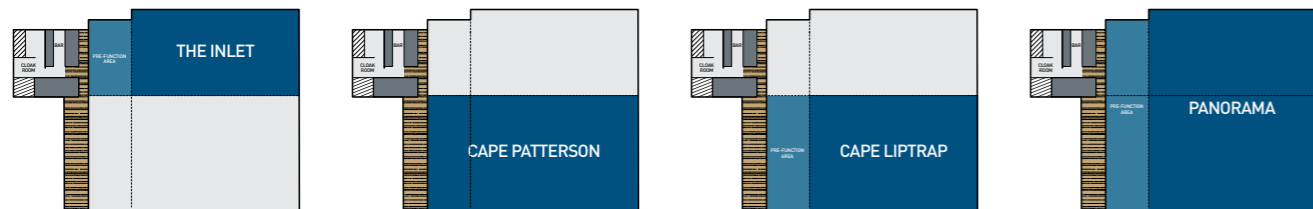

### RACV INVERLOCH RESORT

70 Cape Paterson-Inverloch Road, Inverloch VIC  
 Telephone: +61 3 5674 0000  
[inverlochevents@racv.com.au](mailto:inverlochevents@racv.com.au)

LEVEL 1

CAPACITIES

ROOM	HEIGHT (m)	AREA (m2)	COCKTAIL STYLE	BANQUET STYLE	CABARET STYLE	THEATRE STYLE	C'ROOM STYLE	B'ROOM STYLE	U SHAPE STYLE	DINNER DANCE
The Inlet	3.5	116	100	60	42	120	60	40	35	-
Cape Liptrap	3.5	152	160	90	63	160	80	50	40	-
Cape Paterson	3.5	200	180	120	84	200	100	60	50	-
Panorama	3.5	352	280	200	140	250	150	80	60	180
Warrain 1	2.9	30	-	-	-	-	-	10	-	-
Warrain 2	2.9	30	-	-	-	-	-	10	-	-
Recreation Room	2.9	122	50	30	-	40	30	20	20	-
The Boardroom	2.9	60	-	20	-	-	-	20	-	-

Main plenary room is a flexible event space that can be divided into multiple spaces forming the below room configurations

**RACV CITY CLUB**  
 501 Bourke Street  
 Melbourne, Victoria 3000  
 Telephone: 1300 139 059  
[conferencesandevents@racv.com.au](mailto:conferencesandevents@racv.com.au)