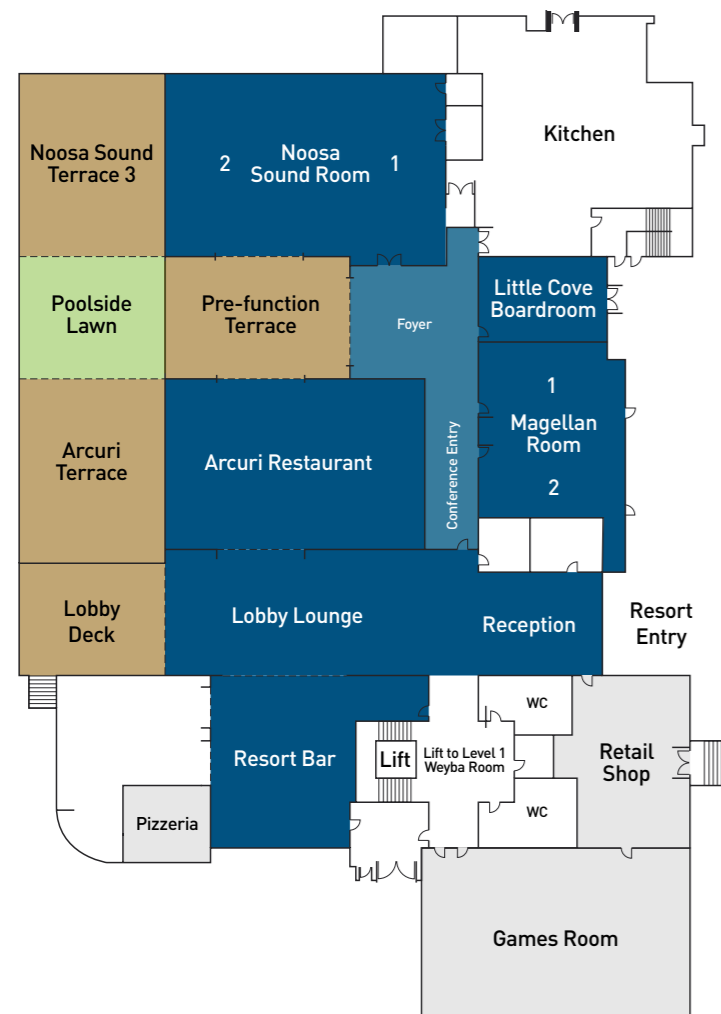

CONFERENCE FACILITIES

- 150 seat ballroom
- 4 versatile meeting rooms
- Alfresco and undercover break-out areas
- Complimentary Wi-Fi

ACCOMMODATION

338 bedrooms and bathrooms consisting of;

- 24 one bedroom suites
- 30 one bedroom apartments
- 54 two bedroom, two bathroom apartments
- 24 three bedroom, three bathroom apartments
- 26 three bedroom villas
- 13 three bedroom luxury enclave villas
- Complimentary Wi-Fi
- Widescreen TV
- Foxtel
- Room service

GROUND FLOOR

FIRST FLOOR

CAPACITIES

ROOM	HEIGHT (m)	AREA (m2)	LONG TABLES	COCKTAIL STYLE	BANQUET STYLE	CABARET STYLE	THEATRE STYLE	C'ROOM STYLE	B'ROOM STYLE	U SHAPE STYLE
Noosa Sound 1	2.7	91	-	-	60	48	60	36	28	33
Noosa Sound 2	2.7	91	-	-	60	48	60	36	28	33
Noosa Sound 3	2.7	71	-	50	60	35	50	24	24	21
Noosa Sound 1 & 2	2.7	182	-	200	120	98	150	72	-	-
Noosa Sound Whole (1, 2 & 3)	2.7	253	-	250	170	133	200	-	-	-
Magellan 1	2.7	49.5	-	-	24	21	30	18	16	16
Magellan 2	2.7	49.5	-	-	24	21	30	18	16	16
Magellan 1 & 2	2.7	99	-	-	60	42	60	24	20	18
Weyba Room	2.7	86	-	-	48	42	50	27	24	24
Little Cove	2.7	37.5	-	-	-	-	-	12	18	16
Indoor Terrace	2.7	86.5	-	150	60	-	50	-	-	-
Arcuri Restaurant	2.7	118	100	200	-	-	-	-	-	-
Acuri Terrace	2.7	90	44 (4 tables 11 pax)	50	-	-	-	-	-	-