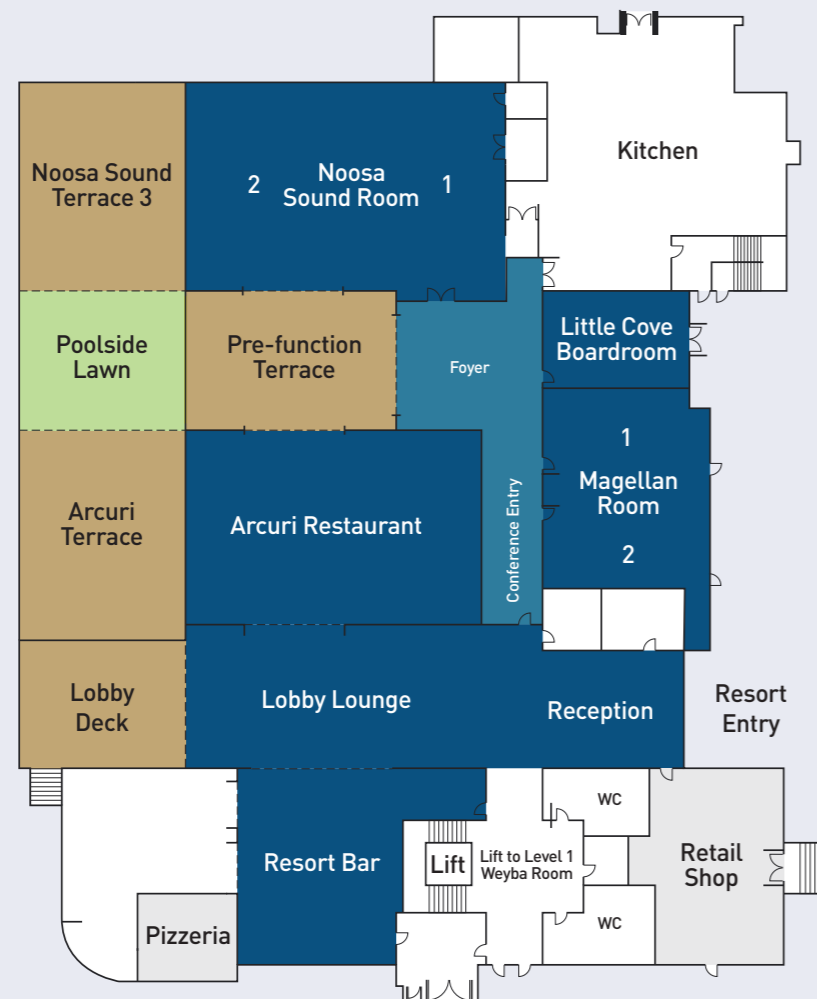

CONFERENCE FACILITIES

- 150 seat ballroom
- 4 versatile meeting rooms
- Alfresco and undercover break-out areas
- Complimentary Wi-Fi

ACCOMMODATION

- 338 bedrooms and bathrooms consisting of;
 - 24 one bedroom suites
 - 30 one bedroom apartments
 - 54 two bedroom, two bathroom apartments
 - 24 three bedroom, three bathroom apartments
 - 26 three bedroom villas
 - 13 three bedroom luxury enclave villas
- Complimentary Wi-Fi
- Widescreen TV
- TV casting
- Room service

ATTRACTIONS

- Walking trails
- Beach
- National parks
- Fraser Island
- Australia Zoo
- Nearby markets, galleries and shops

CONTACT

Call 1300 273 962 or email eventsnoosa@racv.com.au

CAPACITIES

ROOM	HEIGHT (m)	AREA (m2)	LONG TABLES	COCKTAIL STYLE	BANQUET STYLE	CABARET STYLE	THEATRE STYLE	C'ROOM STYLE	B'ROOM STYLE	U SHAPE STYLE
Noosa Sound 1	2.7	91	-	-	60	48	60	36	28	33
Noosa Sound 2	2.7	91	-	-	60	48	60	36	28	33
Noosa Sound 3	2.7	71	-	50	60	35	50	24	24	21
Noosa Sound 1 & 2	2.7	182	-	200	120	98	150	72	-	-
Noosa Sound Whole (1, 2 & 3)	2.7	253	-	250	170	133	200	-	-	-
Magellan 1	2.7	49.5	-	-	24	21	30	18	16	16
Magellan 2	2.7	49.5	-	-	24	21	30	18	16	16
Magellan 1 & 2	2.7	99	-	-	60	42	60	24	20	18
Weyba Room	2.7	86	-	-	48	42	50	27	24	24
Little Cove	2.7	37.5	-	-	-	-	-	12	18	16
Indoor Terrace	2.7	86.5	-	150	60	-	50	-	-	-
Arcuri Restaurant	2.7	118	100	200	-	-	-	-	-	-
Arcuri Terrace	2.7	90	44 (4 tables 11 pax)	50	-	-	-	-	-	-