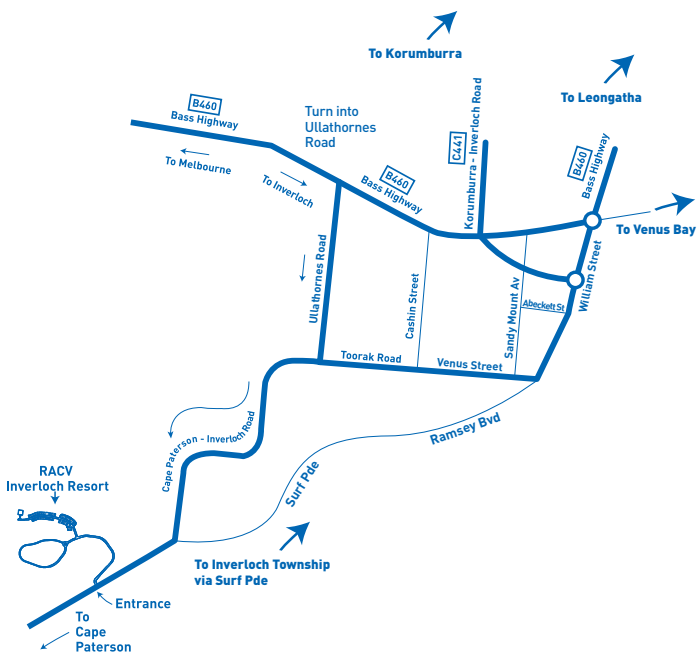

Location Map

Please see reverse for directions

RACV Inverloch Resort

70 Cape Paterson-Inverloch Road
Inverloch Victoria 3996 Australia
Telephone 03 5674 0000
racv.com.au/resorts

GPS Coordinates: 38° 64' 98" S, 145° 69' 02" E

Country VicRoads Reference (Edition 7): Page 102, E4