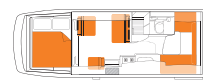

DISCOVERY

EXPLORER

VISTA

FRONTIER

Booking code	4BTSD	4BB	6BTSP	6BB
Vehicle make	LDV or Mercedes Benz	Mercedes Benz or Volkswagen	Mercedes Benz or Volkswagen	Mercedes Benz or Volkswagen
Sleeping capacity	4 adults	4 adults	4 adults, 2 children	6 adults
Air-conditioning (Driver's cab/Main cab)	Yes/No	Yes/No	Yes/No	Yes/No
Awning	Yes-fixed	Yes-fixed	Yes-fixed	Yes-fixed
Beds	2 doubles	2 doubles	3 doubles	3 doubles
Bed dimensions	Double (rear top)* 2.00m x 1.40m Double (rear bottom) 2.00m x 1.40m	Doubles (over cab) 2.10m x 1.60m Doubles (rear fixed) 2.03m x 1.35m	Doubles (over cab) 2.10m x 1.60m Dinette (dinette) 1.85m x 1.20m Doubles (rear fixed) 2.03m x 1.35m	Doubles (over cab) 1.96m x 1.53m Dinette (dinette) 1.84m x 1.15m Doubles (rear) 2.10m x 1.40m (bed tapers at end)
Bike rack can be fitted**	Yes (maximum 2 bikes)	Yes (maximum 2 bikes)	Yes (maximum 2 bikes)	Yes (maximum 2 bikes)
Certified self contained	Yes	Yes	Yes	Yes
Child & booster seat fittings	2 child or booster seats	2 child or booster seats	2 child or booster seats	2 child or booster seats
Engine	Turbo Diesel	Turbo Diesel	Turbo Diesel	Turbo Diesel
Extras	Reversing camera, personal safe	Personal safe, external storage locker, extra storage under fixed bed	Personal safe, external storage locker, extra storage under fixed bed	Reversing camera, personal safe, external storage locker
Fly screens	Yes	Yes	Yes	Yes
Fresh water tank	97L	82L	82L	82L-140L
Fridge/Freezer	130L	140L	140L	130L-140L
Fuel tank capacity	75L-80L	75L	75L	75L
Gas bottle	Yes	Yes	Yes	Yes
Gas cooker	Yes	Yes	Yes	Yes
Heating (Driver's cab/Main cab)	Yes/Diesel	Yes/Diesel	Yes/Diesel	Yes/Diesel
Hot/Cold pressurised water	Yes	Yes	Yes	Yes
Internal walk through	Yes	Yes	Yes	Yes
Kitchen sink	Yes	Yes	Yes	Yes
Media/Entertainment ^	Radio, USB, Aux input, DVD player with flat screen, GPS, WiFi capability	Radio, bluetooth, USB, DVD player with flat screen, CD player, GPS, WiFi capability	Radio, bluetooth, USB, DVD player with flat screen, CD player, GPS, WiFi capability	Radio, bluetooth, USB, DVD player with flat screen, CD player, GPS, WiFi capability
Microwave	No	Yes-operates when connected to mains	Yes-operates when connected to mains	Yes-operates when connected to mains
Power supply (Volts)	12V battery/240V mains /solar power	12V battery/240V mains /solar power	12V battery/240V mains /solar power	12V battery/240V mains /solar power
Seatbelts (Driver's cab/Main cab)	2/2	2/2	2/4	2/4
Shower	Yes	Yes	Yes	Yes
Toilet	Yes	Yes	Yes	Yes
Transmission	Automatic	Automatic	Automatic	Automatic
Waste water tank	97L	82L	82L	82L-150L
DIMENSIONS				
Length	6.70m	7.25m	7.25m	7.20m
Width	2.25m	2.34m	2.34m	2.25m-2.38m
Height	3.10m	3.25m	3.25m	3.25m-3.40m
Interior height	2.06m	2.15m	2.15m	2.10m-2.15m