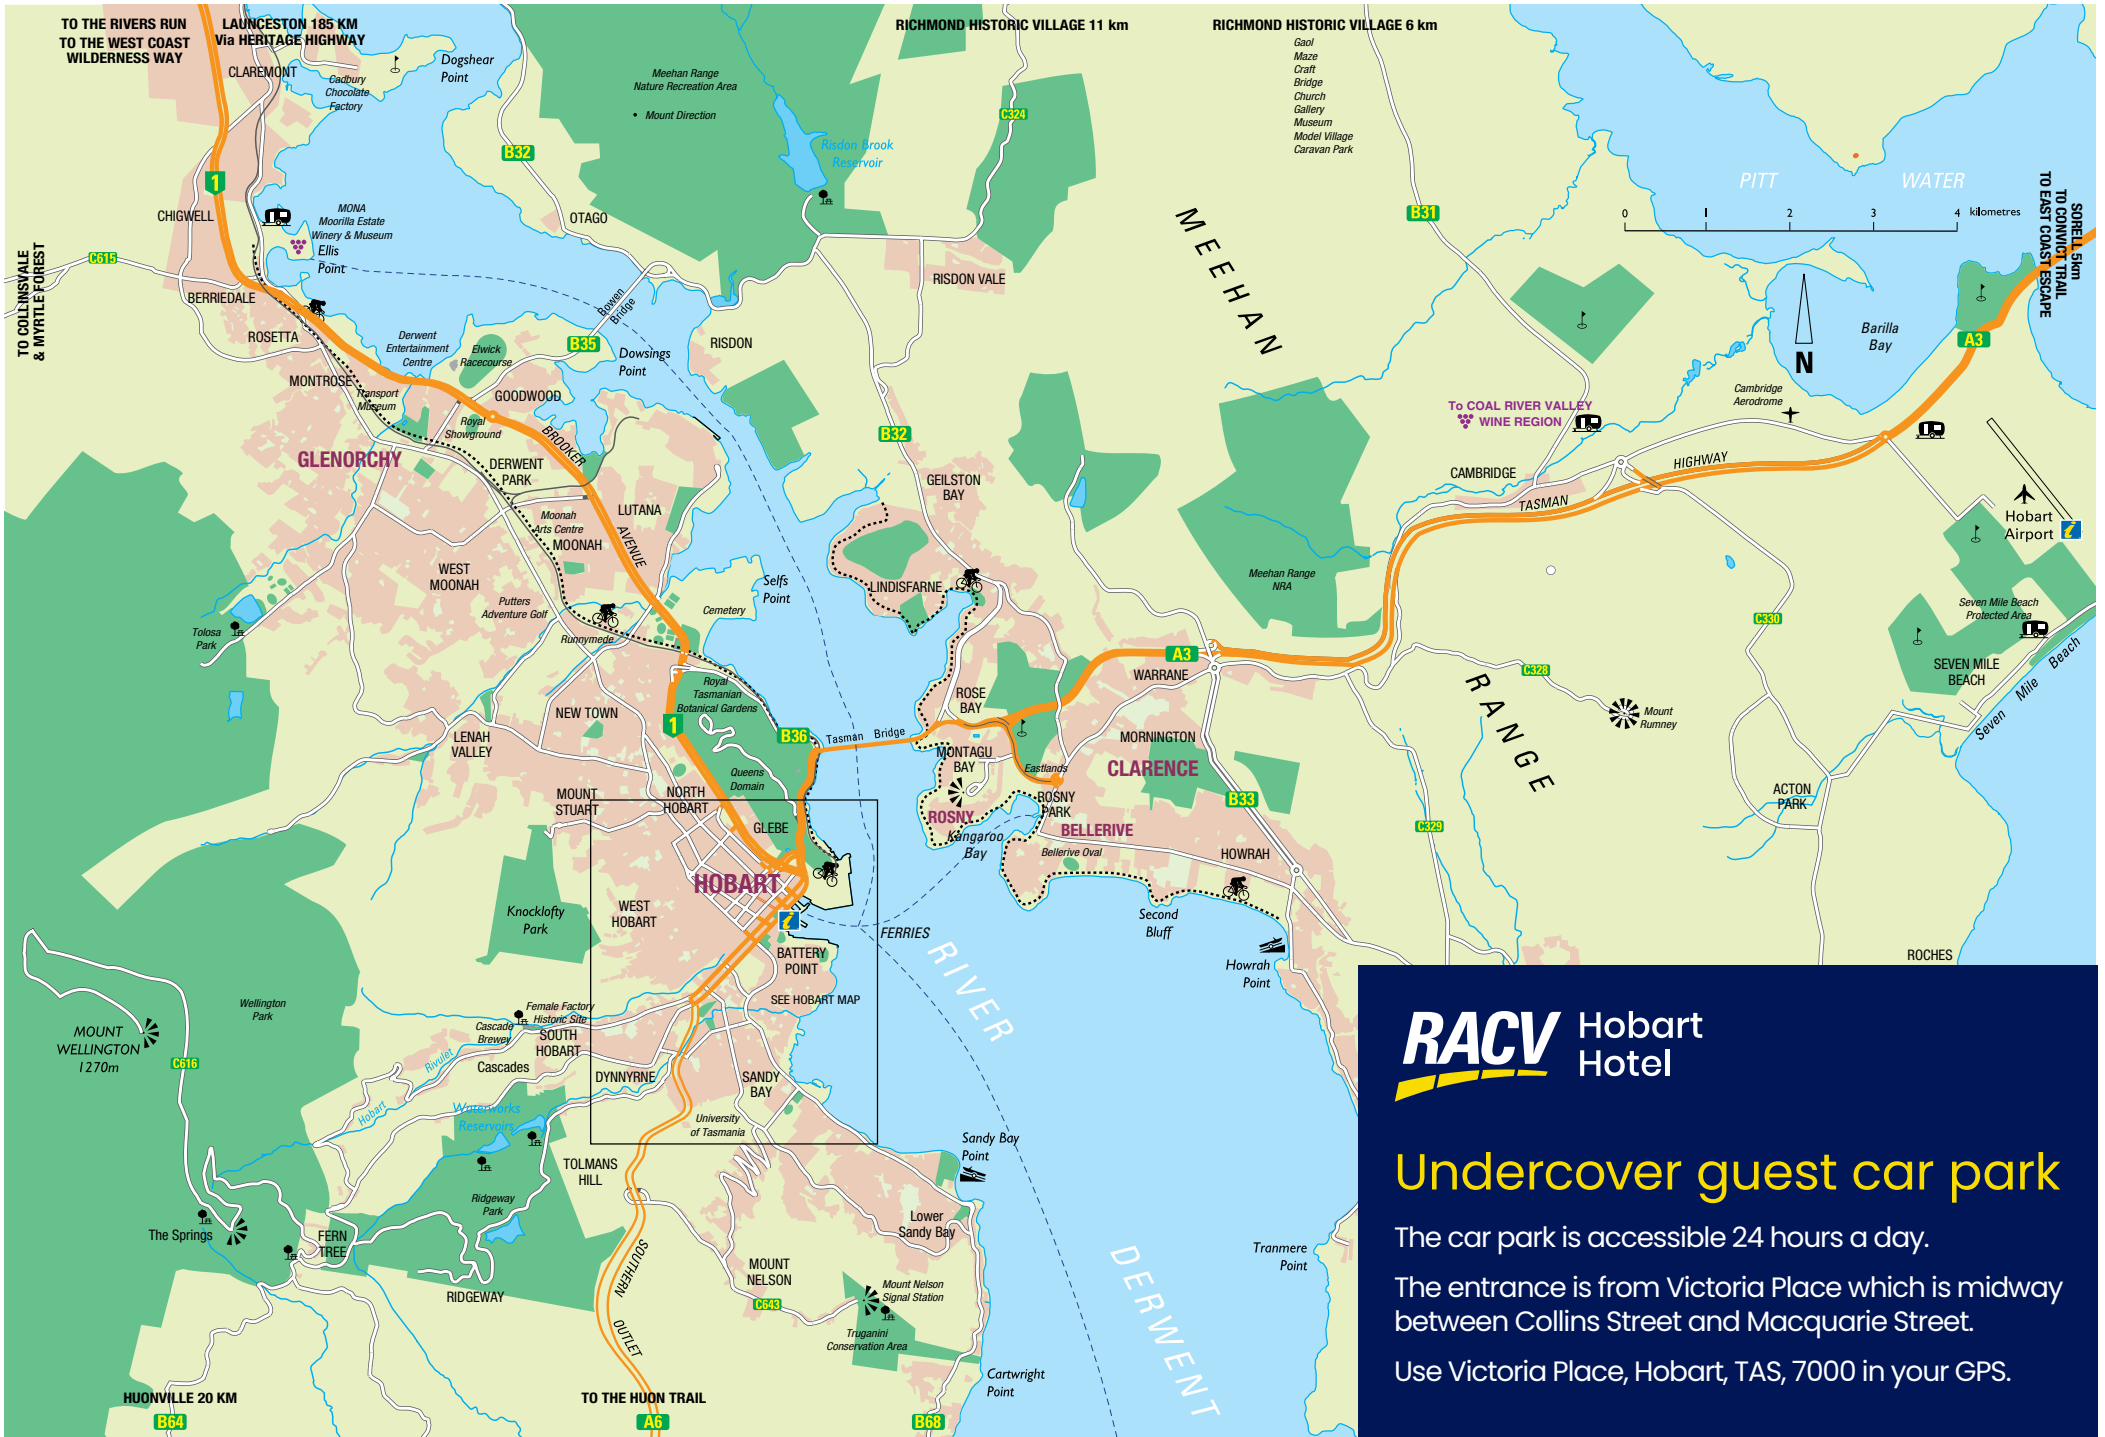

Hobart City Centre

154-156 Collins Street, Hobart, Tasmania 7000
 03 6270 8600 | hobart@racv.com.au

RACV Hobart Hotel

RACV Hobart Hotel

Undercover guest car park

The car park is accessible 24 hours a day.

The entrance is from Victoria Place which is midway between Collins Street and Macquarie Street.

Use Victoria Place, Hobart, TAS, 7000 in your GPS.