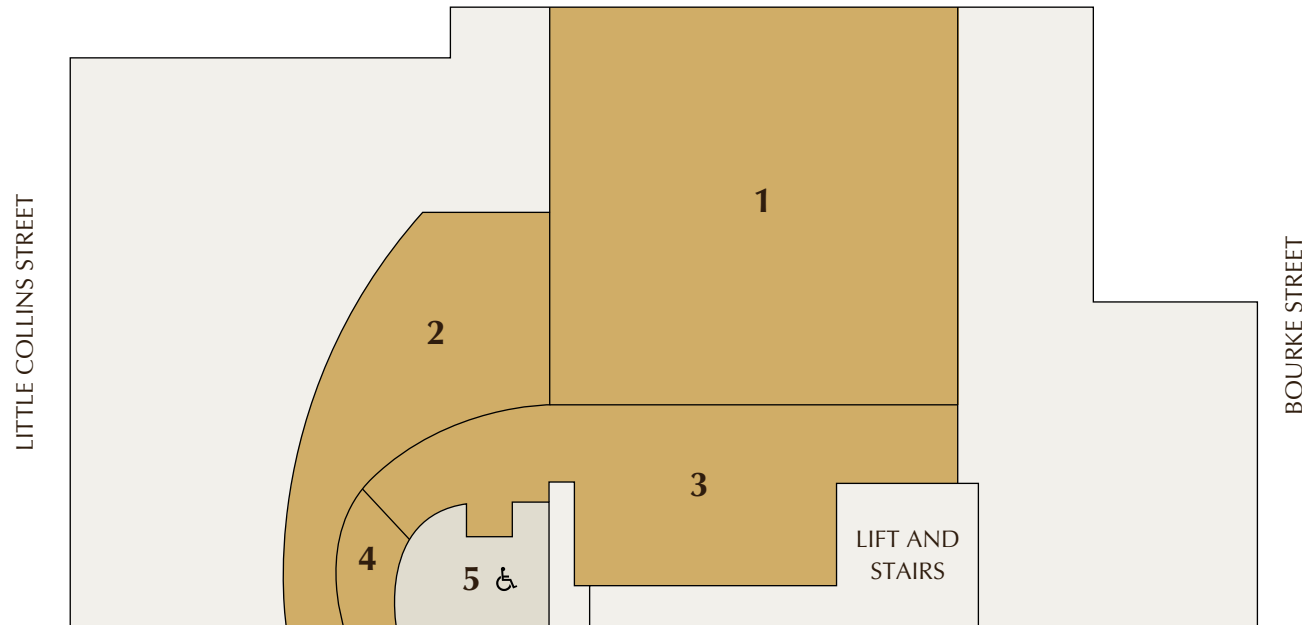

-  Function Area
-  Club Facilities

LOCATION  
**City Club**

LEVEL  
**Level One**

1. Members' Dining Room
2. Private Dining Rooms
3. Wine Bar
4. The Tarrant Room
5. Gallery Lounge / Exhibition Space
6. Library
7. New Shared Working Venue
8. Restrooms

-  Function Area
-  Club Facilities

LOCATION  
**City Club**

LEVEL  
**Level Two**

1. Conference Rooms
  - A. Bourke 1
  - B. Bourke 2
  - C. Bourke 3
  - D. Bayside 5
  - E. Bayside 6
2. Pre-Function Area
3. Outdoor Terrace
4. Business Centre
5. Club Pavilion
6. Restrooms

-  Function Area
-  Club Facilities

LOCATION  
**City Club**

LEVEL  
**Level Seventeen**

1. Principal Conference and Events Room
2. Roof Terrace
3. Pre-Function Lounge
4. Green Room
5. Restrooms

-  Function Area
-  Club Facilities

LOCATION  
**Healesville Country Club**

LEVEL  
**Level Two**

1. Entrance
2. Reception Foyer
3. Reception Desk
4. Lobby Shop
5. Library
6. Members' Lounge
7. Coffee Lounge
8. Terrace Bistro
9. Baker Room
10. Lounge Bar
11. Blue Tree Grill
12. Ballroom
13. Pre-Function Area
14. Mt Riddell Room
15. Terrace / Deck
16. Restrooms