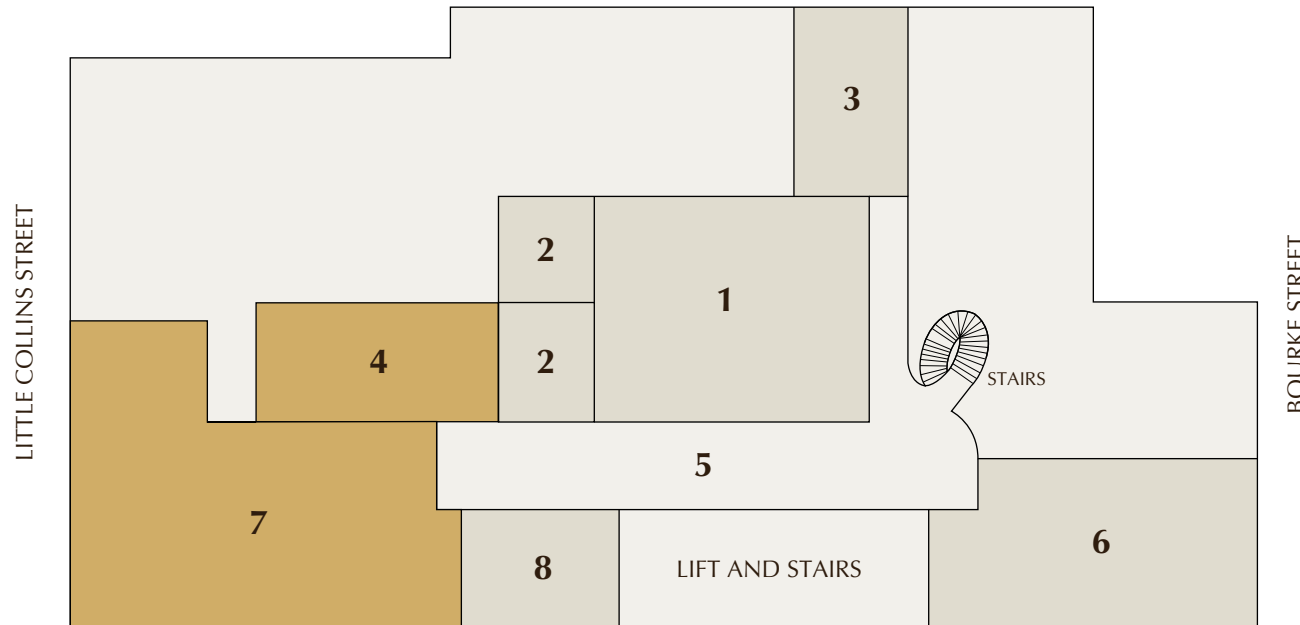

-  Function Area
-  Club Facilities

LOCATION  
**City Club**

LEVEL  
**Ground**  
Bourke Street Level

1. Bourke Street Entry
2. Sign-in Desk
3. Concierge
4. Bistro
5. Bourke Street Green
6. Coffee Lounge
7. Fitness Centre Reception and Lounge
8. Barber
9. Gymnasium
10. Swimming Pool
11. Wading Pool
12. Sauna
13. Spa
14. Steam Room
15. Change
16. Assessment Rooms
17. Lobby Shop
18. Front Office Reception
19. Cloak Room

-  Function Area
-  Club Facilities

LOCATION  
**City Club**

LEVEL  
**Mezzanine**

1. One Spa
2. One Spa Reception
3. Hairdresser and Manicurist
4. Change and Restrooms
5. Squash Court and Viewing Gallery
6. Group Exercise Room

-  Function Area
-  Club Facilities

LOCATION  
**City Club**

LEVEL  
**Level One**

1. Members' Dining Room
2. Private Dining Rooms
3. Wine Bar
4. The Tarrant Room
5. Gallery Lounge / Exhibition Space
6. Library
7. New Shared Working Venue
8. Restrooms

LOCATION  
**Healesville Country Club**

LEVEL  
**Level Two**

1. Entrance
2. Reception Foyer
3. Reception Desk
4. Lobby Shop
5. Library
6. Members' Lounge
7. Coffee Lounge
8. Terrace Bistro
9. Baker Room
10. Lounge Bar
11. Blue Tree Grill
12. Ballroom
13. Pre-Function Area
14. Mt Riddell Room
15. Terrace / Deck
16. Restrooms