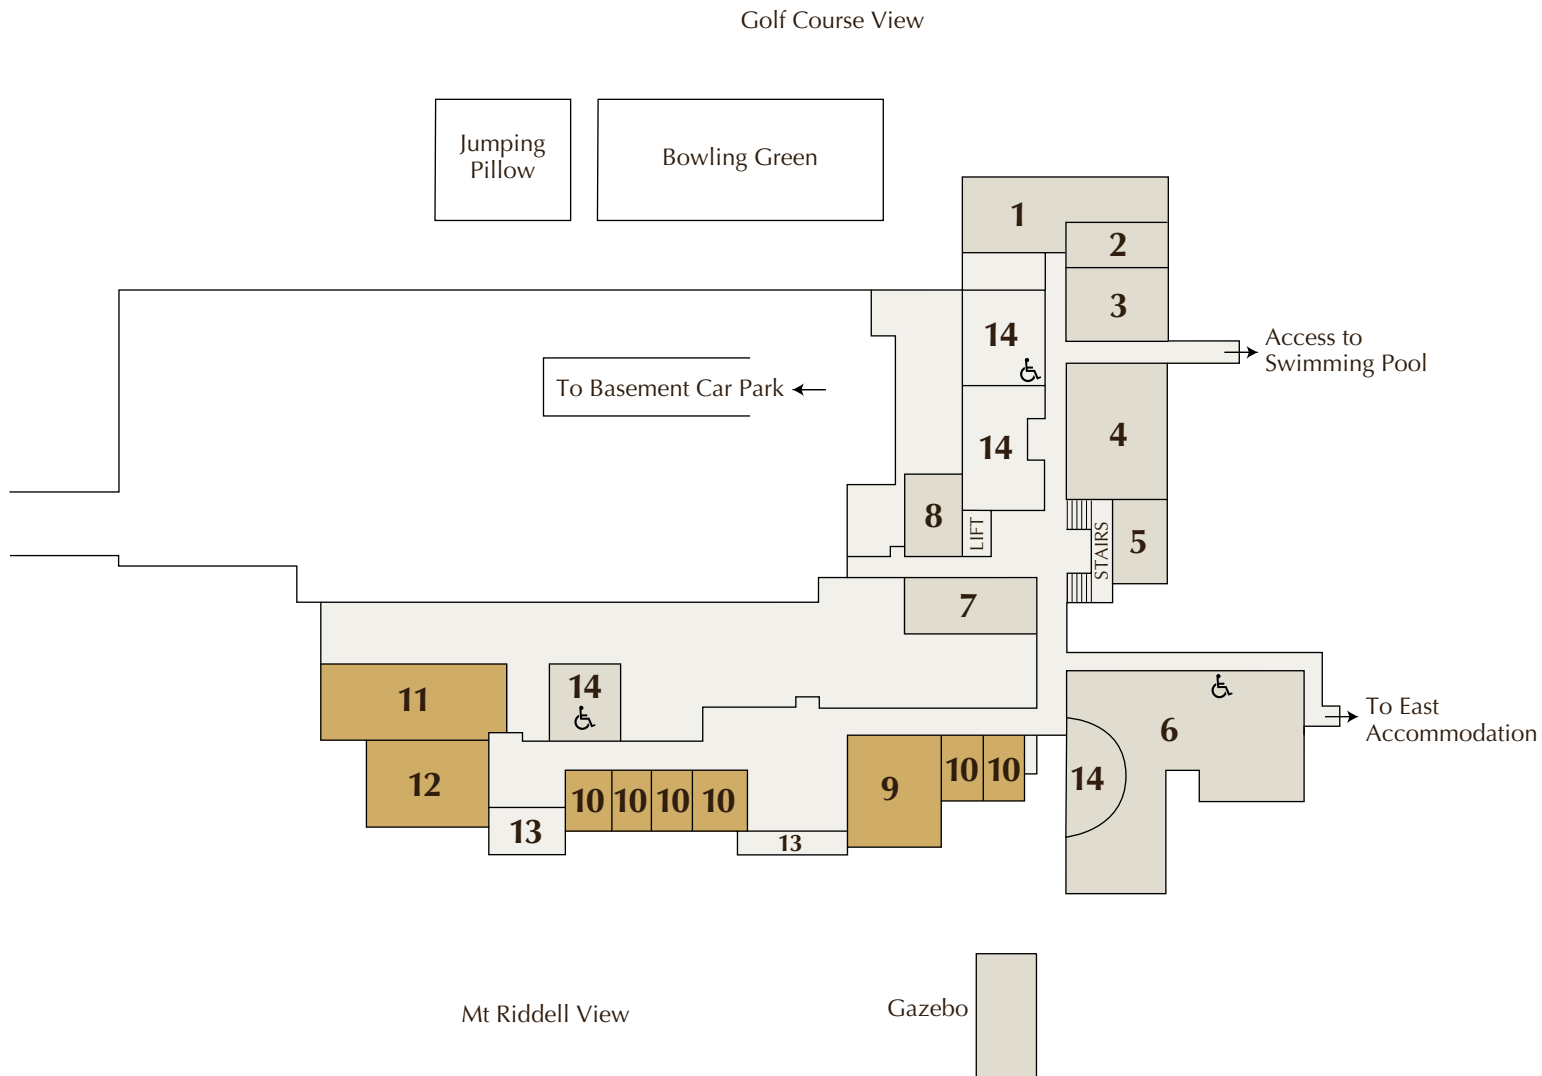

-  Function Area
-  Club Facilities

LOCATION  
**City Club**

LEVEL  
**Level One**

1. Members' Dining Room
2. Private Dining Rooms
3. Wine Bar
4. The Tarrant Room
5. Gallery Lounge / Exhibition Space
6. Library
7. New Shared Working Venue
8. Restrooms

-  Function Area
-  Club Facilities

LOCATION  
**City Club**

LEVEL  
**Level Seventeen**

1. Principal Conference and Events Room
2. Roof Terrace
3. Pre-Function Lounge
4. Green Room
5. Restrooms

-  Function Area
-  Club Facilities

LOCATION  
**Healesville Country Club**

LEVEL  
**Level Two**

1. Entrance
2. Reception Foyer
3. Reception Desk
4. Lobby Shop
5. Library
6. Members' Lounge
7. Coffee Lounge
8. Terrace Bistro
9. Baker Room
10. Lounge Bar
11. Blue Tree Grill
12. Ballroom
13. Pre-Function Area
14. Mt Riddell Room
15. Terrace / Deck
16. Restrooms

- Function Area
- Club Facilities

LOCATION  
**Healesville Country Club**

LEVEL  
**Level One**

- 1. Sports Bar
- 2. Pro Shop
- 3. Sauna / Steam Room / Spa
- 4. Fitness Centre
- 5. Group Exercise Room
- 6. One Spa
- 7. Games Room
- 8. Billiards Room
- 9. Barak Room
- 10. Syndicate Room
- 11. Theatre
- 12. Watts Room
- 13. Terrace / Deck
- 14. Restrooms