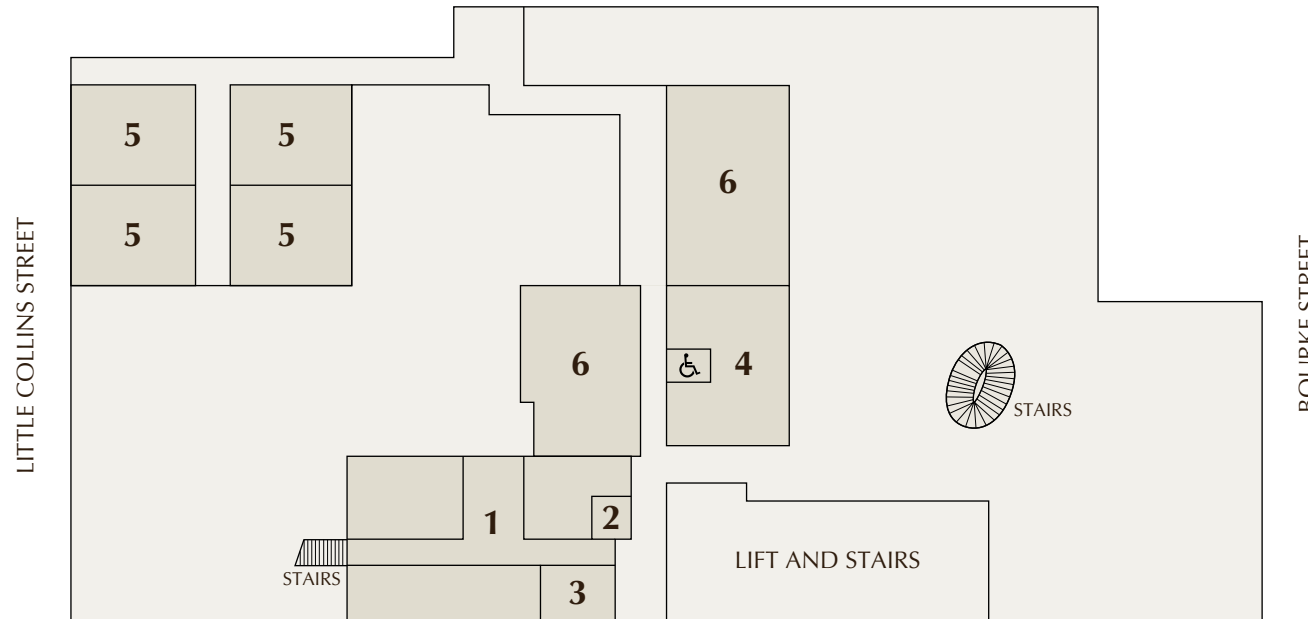

LOCATION  
**City Club**

LEVEL  
**Lower Ground**  
New Chancery Lane Level

1. Entrance Lobby (from carpark)
2. Lounge and Breakout Area
3. Members' Carbine Bar
4. Billiards Room
5. Theatrette
6. Cellar Room
7. Cloaks and Luggage
8. Security Office
9. RACV Shop
10. Le Petit Gâteau
11. Restrooms

-  Function Area
-  Club Facilities

LOCATION  
**City Club**

LEVEL  
**Ground**  
Bourke Street Level

1. Bourke Street Entry
2. Sign-in Desk
3. Concierge
4. Bistro
5. Bourke Street Green
6. Coffee Lounge
7. Fitness Centre Reception and Lounge
8. Barber
9. Gymnasium
10. Swimming Pool
11. Wading Pool
12. Sauna
13. Spa
14. Steam Room
15. Change
16. Assessment Rooms
17. Lobby Shop
18. Front Office Reception
19. Cloak Room

-  Function Area
-  Club Facilities

LOCATION  
**City Club**

LEVEL  
**Level One**

1. Members' Dining Room
2. Private Dining Rooms
3. Wine Bar
4. The Tarrant Room
5. Gallery Lounge / Exhibition Space
6. Library
7. New Shared Working Venue
8. Restrooms

LOCATION  
**Healesville Country Club**

LEVEL  
**Level Two**

1. Entrance
2. Reception Foyer
3. Reception Desk
4. Lobby Shop
5. Library
6. Members' Lounge
7. Coffee Lounge
8. Terrace Bistro
9. Baker Room
10. Lounge Bar
11. Blue Tree Grill
12. Ballroom
13. Pre-Function Area
14. Mt Riddell Room
15. Terrace / Deck
16. Restrooms