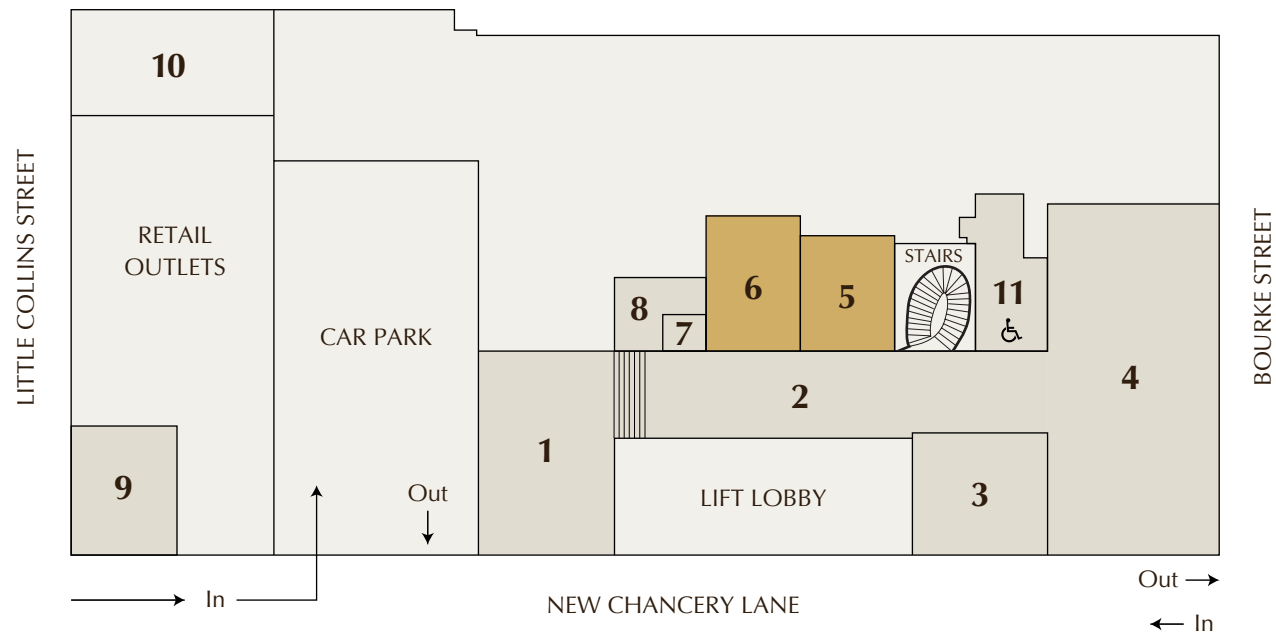

LOCATION  
**City Club**

LEVEL  
**Lower Ground**  
New Chancery Lane Level

1. Entrance Lobby (from carpark)
2. Lounge and Breakout Area
3. Members' Carbine Bar
4. Billiards Room
5. Theatrette
6. Cellar Room
7. Cloaks and Luggage
8. Security Office
9. RACV Shop
10. Le Petit Gâteau
11. Restrooms

-  Function Area
-  Club Facilities

LOCATION  
**City Club**

LEVEL  
**Ground**  
Bourke Street Level

1. Bourke Street Entry
2. Sign-in Desk
3. Concierge
4. Bistro
5. Bourke Street Green
6. Coffee Lounge
7. Fitness Centre Reception and Lounge
8. Barber
9. Gymnasium
10. Swimming Pool
11. Wading Pool
12. Sauna
13. Spa
14. Steam Room
15. Change
16. Assessment Rooms
17. Lobby Shop
18. Front Office Reception
19. Cloak Room

-  Function Area
-  Club Facilities

LOCATION  
**City Club**

LEVEL  
**Level One**

1. Members' Dining Room
2. Private Dining Rooms
3. Wine Bar
4. The Tarrant Room
5. Gallery Lounge / Exhibition Space
6. Library
7. New Shared Working Venue
8. Restrooms

LOCATION  
**Healesville Country Club**

LEVEL  
**Level Two**

1. Entrance
2. Reception Foyer
3. Reception Desk
4. Lobby Shop
5. Library
6. Members' Lounge
7. Coffee Lounge
8. Terrace Bistro
9. Baker Room
10. Lounge Bar
11. Blue Tree Grill
12. Ballroom
13. Pre-Function Area
14. Mt Riddell Room
15. Terrace / Deck
16. Restrooms