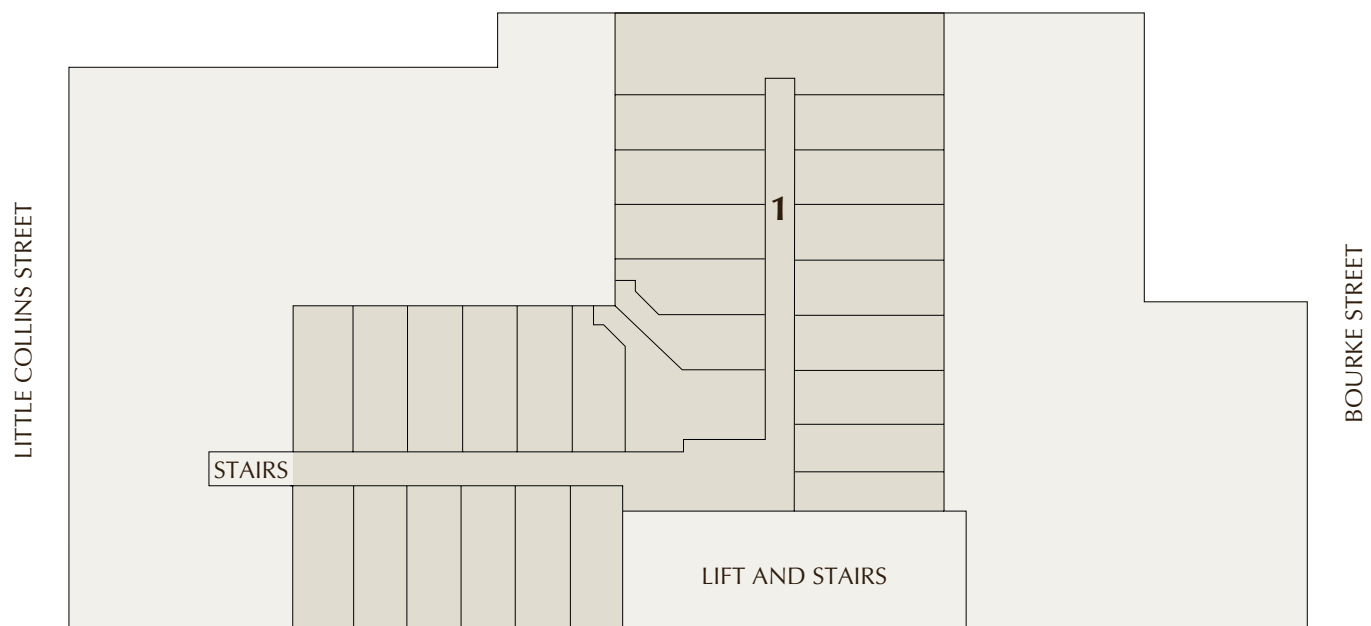

LOCATION  
**City Club**

LEVEL  
**Lower Ground**  
New Chancery Lane Level

1. Entrance Lobby (from carpark)
2. Lounge and Breakout Area
3. Members' Carbine Bar
4. Billiards Room
5. Theatrette
6. Cellar Room
7. Cloaks and Luggage
8. Security Office
9. RACV Shop
10. Le Petit Gâteau
11. Restrooms

LOCATION  
**Healesville Country Club**

LEVEL  
**Level Two**

1. Entrance
2. Reception Foyer
3. Reception Desk
4. Lobby Shop
5. Library
6. Members' Lounge
7. Coffee Lounge
8. Terrace Bistro
9. Baker Room
10. Lounge Bar
11. Blue Tree Grill
12. Ballroom
13. Pre-Function Area
14. Mt Riddell Room
15. Terrace / Deck
16. Restrooms

- Function Area
- Club Facilities

LOCATION  
**Healesville Country Club**

LEVEL  
**Level One**

- 1. Sports Bar
- 2. Pro Shop
- 3. Sauna / Steam Room / Spa
- 4. Fitness Centre
- 5. Group Exercise Room
- 6. One Spa
- 7. Games Room
- 8. Billiards Room
- 9. Barak Room
- 10. Syndicate Room
- 11. Theatre
- 12. Watts Room
- 13. Terrace / Deck
- 14. Restrooms

- Function Area
- Club Facilities

LOCATION  
**City Club**

LEVEL  
**Levels Three - Six**

- 1. Accommodation

-  Function Area
-  Club Facilities

LOCATION  
**City Club**

LEVEL  
**Level Eight**

1. Accommodation