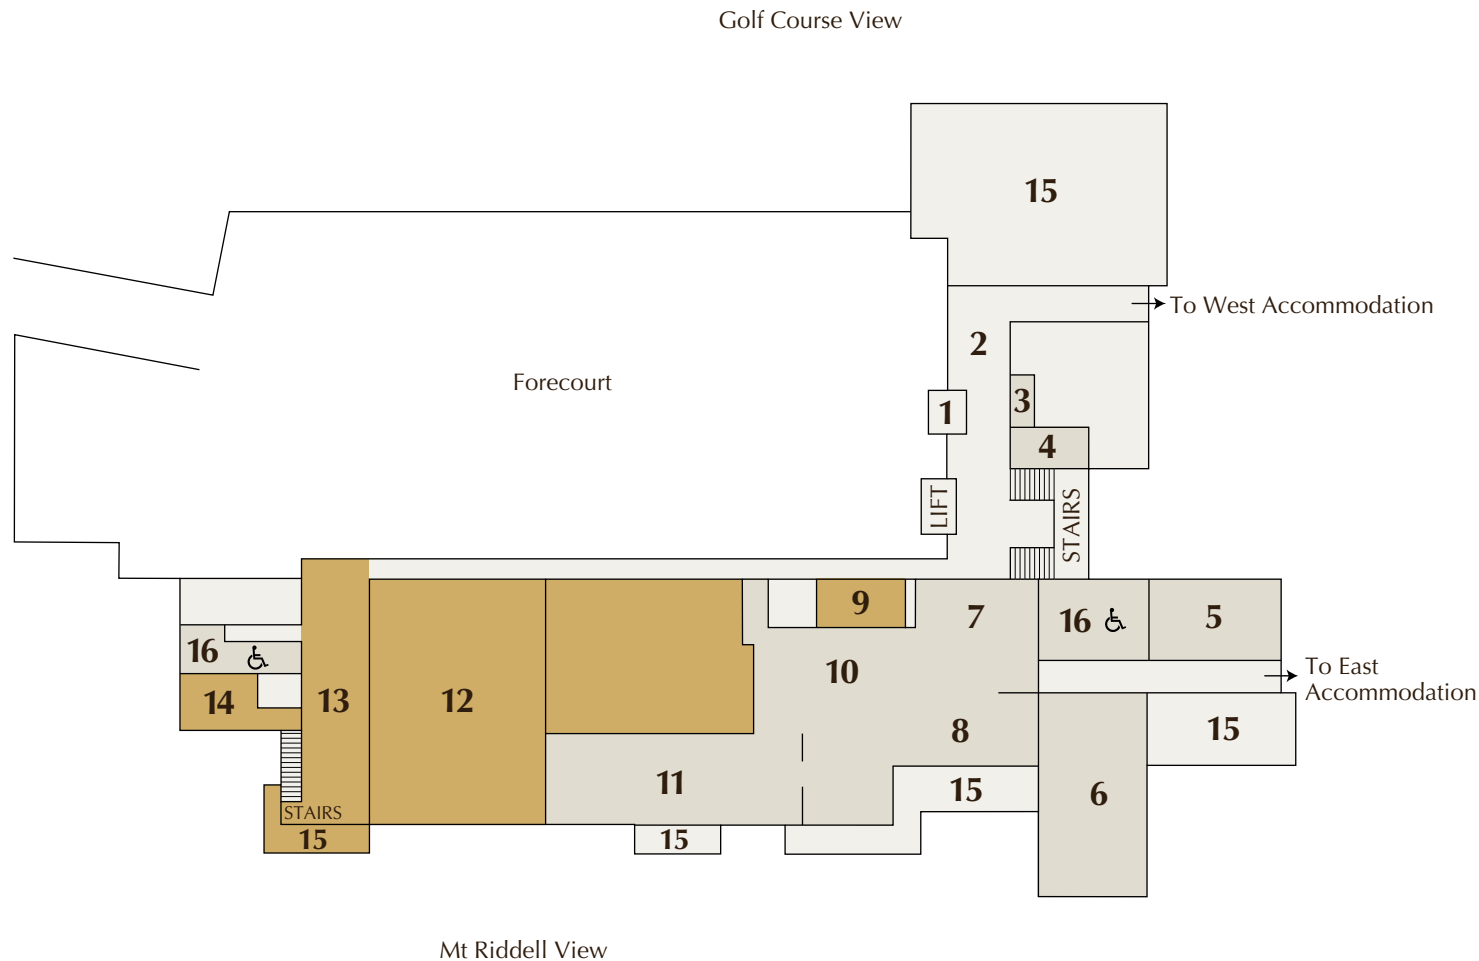

-  Function Area
-  Club Facilities

LOCATION  
**City Club**

LEVEL  
**Level One**

1. Members' Dining Room
2. Private Dining Rooms
3. Wine Bar
4. The Tarrant Room
5. Gallery Lounge / Exhibition Space
6. Library
7. New Shared Working Venue
8. Restrooms

-  Function Area
-  Club Facilities

LOCATION  
**City Club**

LEVEL  
**Level Seventeen**

1. Principal Conference and Events Room
2. Roof Terrace
3. Pre-Function Lounge
4. Green Room
5. Restrooms

-  Function Area
-  Club Facilities

LOCATION  
**Healesville Country Club**

LEVEL  
**Level Two**

1. Entrance
2. Reception Foyer
3. Reception Desk
4. Lobby Shop
5. Library
6. Members' Lounge
7. Coffee Lounge
8. Terrace Bistro
9. Baker Room
10. Lounge Bar
11. Blue Tree Grill
12. Ballroom
13. Pre-Function Area
14. Mt Riddell Room
15. Terrace / Deck
16. Restrooms

- Function Area
- Club Facilities

LOCATION  
**Healesville Country Club**

LEVEL  
**Level One**

- 1. Sports Bar
- 2. Pro Shop
- 3. Sauna / Steam Room / Spa
- 4. Fitness Centre
- 5. Group Exercise Room
- 6. One Spa
- 7. Games Room
- 8. Billiards Room
- 9. Barak Room
- 10. Syndicate Room
- 11. Theatre
- 12. Watts Room
- 13. Terrace / Deck
- 14. Restrooms