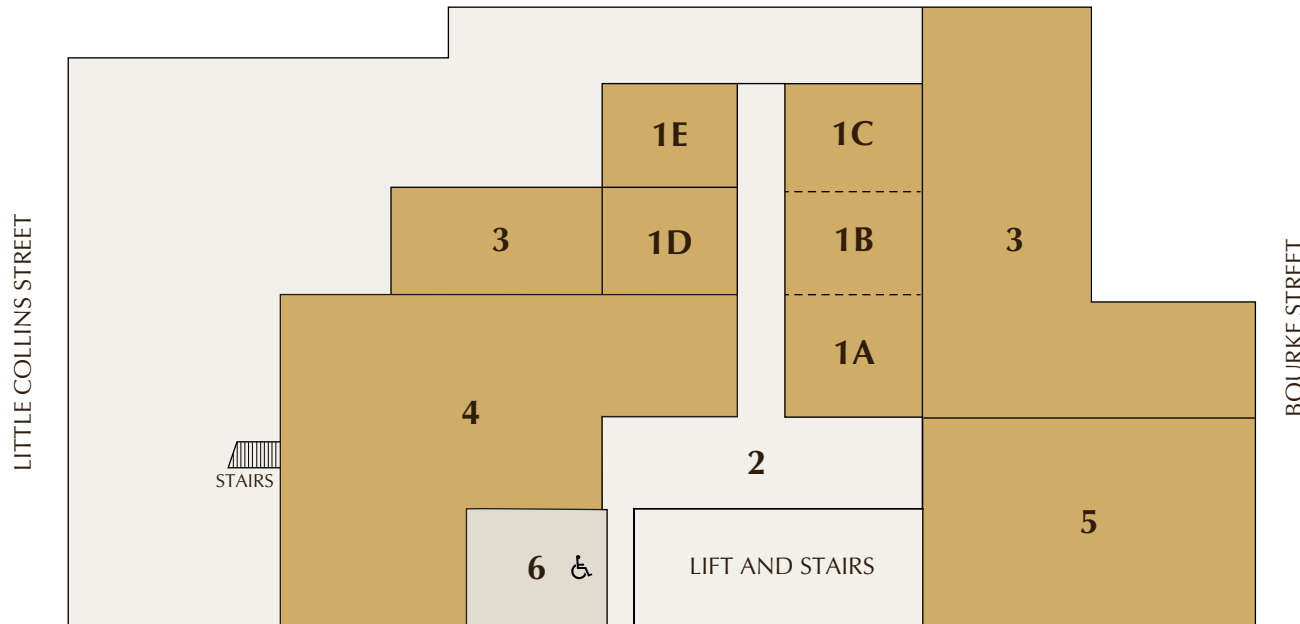

-  Function Area
-  Club Facilities

LOCATION  
**City Club**

LEVEL  
**Level One**

1. Members' Dining Room
2. Private Dining Rooms
3. Wine Bar
4. The Tarrant Room
5. Gallery Lounge / Exhibition Space
6. Library
7. New Shared Working Venue
8. Restrooms

-  Function Area
-  Club Facilities

LOCATION  
**City Club**

LEVEL  
**Level Two**

1. Conference Rooms
  - A. Bourke 1
  - B. Bourke 2
  - C. Bourke 3
  - D. Bayside 5
  - E. Bayside 6
2. Pre-Function Area
3. Outdoor Terrace
4. Business Centre
5. Club Pavilion
6. Restrooms

-  Function Area
-  Club Facilities

LOCATION  
**City Club**

LEVEL  
**Level Seventeen**

1. Principal Conference and Events Room
2. Roof Terrace
3. Pre-Function Lounge
4. Green Room
5. Restrooms

-  Function Area
-  Club Facilities

LOCATION  
**Healesville Country Club**

LEVEL  
**Level Two**

1. Entrance
2. Reception Foyer
3. Reception Desk
4. Lobby Shop
5. Library
6. Members' Lounge
7. Coffee Lounge
8. Terrace Bistro
9. Baker Room
10. Lounge Bar
11. Blue Tree Grill
12. Ballroom
13. Pre-Function Area
14. Mt Riddell Room
15. Terrace / Deck
16. Restrooms