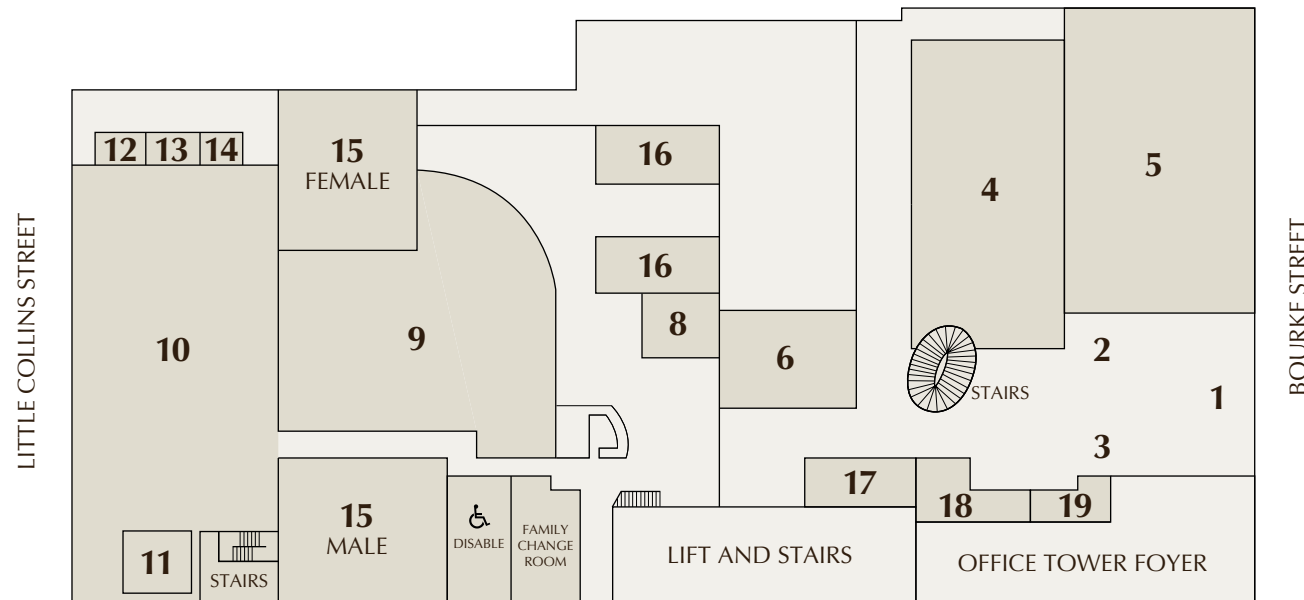

LOCATION  
**City Club**

LEVEL  
**Lower Ground**  
New Chancery Lane Level

1. Entrance Lobby (from carpark)
2. Lounge and Breakout Area
3. Members' Carbine Bar
4. Billiards Room
5. Theatrette
6. Cellar Room
7. Cloaks and Luggage
8. Security Office
9. RACV Shop
10. Le Petit Gâteau
11. Restrooms

-  Function Area
-  Club Facilities

LOCATION  
**City Club**

LEVEL  
**Ground**  
Bourke Street Level

1. Bourke Street Entry
2. Sign-in Desk
3. Concierge
4. Bistro
5. Bourke Street Green
6. Coffee Lounge
7. Fitness Centre Reception and Lounge
8. Barber
9. Gymnasium
10. Swimming Pool
11. Wading Pool
12. Sauna
13. Spa
14. Steam Room
15. Change
16. Assessment Rooms
17. Lobby Shop
18. Front Office Reception
19. Cloak Room

-  Function Area
-  Club Facilities

LOCATION  
**City Club**

LEVEL  
**Level One**

1. Members' Dining Room
2. Private Dining Rooms
3. Wine Bar
4. The Tarrant Room
5. Gallery Lounge / Exhibition Space
6. Library
7. New Shared Working Venue
8. Restrooms

LOCATION  
**Healesville Country Club**

LEVEL  
**Level Two**

1. Entrance
2. Reception Foyer
3. Reception Desk
4. Lobby Shop
5. Library
6. Members' Lounge
7. Coffee Lounge
8. Terrace Bistro
9. Baker Room
10. Lounge Bar
11. Blue Tree Grill
12. Ballroom
13. Pre-Function Area
14. Mt Riddell Room
15. Terrace / Deck
16. Restrooms