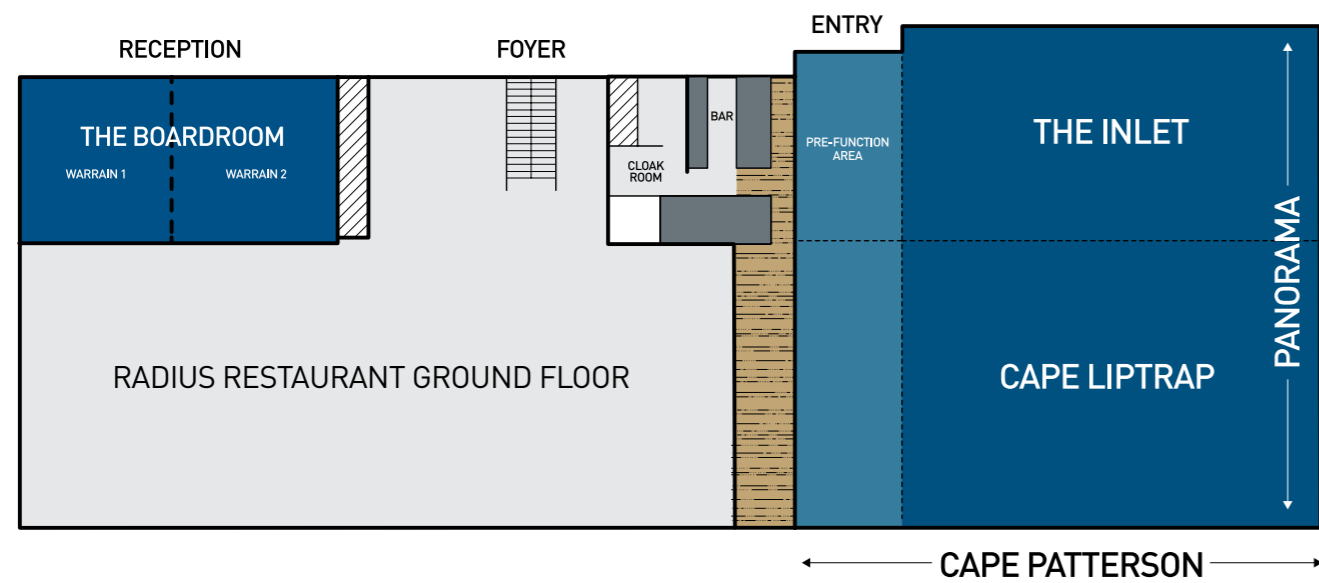

CONFERENCE FACILITIES

- 200 seated banquet room with multiple configurations available
- 2 ocean-view boardrooms. Can be combined to accommodate 20 guests
- Break-out rooms
- Complimentary Wi-Fi
- High-quality AV equipment

RACV INVERLOCH RESORT

70 Cape Paterson-Inverloch Road, Inverloch VIC
 Telephone: +61 3 5674 0000
inverlochevents@racv.com.au

LEVEL 1

CAPACITIES

ROOM	HEIGHT (m)	AREA (m2)	COCKTAIL STYLE	BANQUET STYLE	CABARET STYLE	THEATRE STYLE	C'ROOM STYLE	B'ROOM STYLE	U SHAPE STYLE	DINNER DANCE
The Inlet	3.5	116	100	60	42	120	60	40	35	-
Cape Liptrap	3.5	152	160	90	63	160	80	50	40	-
Cape Paterson	3.5	200	180	120	84	200	100	60	50	-
Panorama	3.5	352	280	200	140	250	150	80	60	180
Warrain 1	2.9	30	-	-	-	-	-	10	-	-
Warrain 2	2.9	30	-	-	-	-	-	10	-	-
Recreation Room	2.9	122	50	30	-	40	30	20	20	-
The Boardroom	2.9	60	-	20	-	-	-	20	-	-

Main plenary room is a flexible event space that can be divided into multiple spaces forming the below room configurations

RACV CITY CLUB

501 Bourke Street
Melbourne, Victoria 3000
Telephone: 1300 139 059
conferencesandevents@racv.com.au