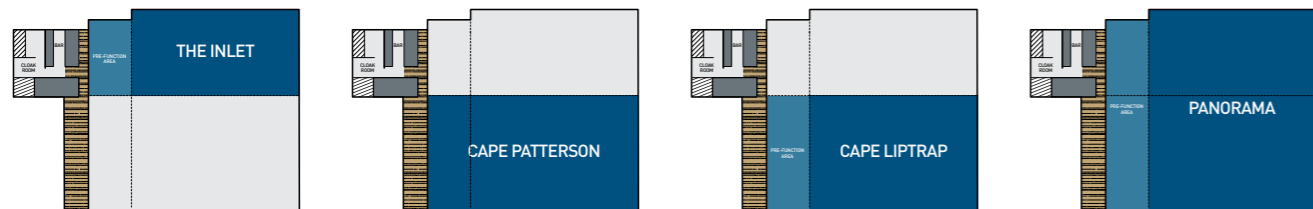

RACV INVERLOCH RESORT

70 Cape Paterson-Inverloch Road, Inverloch VIC
 Telephone: +61 3 5674 0000
inverlochevents@racv.com.au

LEVEL 1

CAPACITIES

ROOM	HEIGHT (m)	AREA (m2)	COCKTAIL STYLE	BANQUET STYLE	CABARET STYLE	THEATRE STYLE	C'ROOM STYLE	B'ROOM STYLE	U SHAPE STYLE	DINNER DANCE
The Inlet	3.5	116	100	60	42	120	60	40	35	-
Cape Liptrap	3.5	152	160	90	63	160	80	50	40	-
Cape Paterson	3.5	200	180	120	84	200	100	60	50	-
Panorama	3.5	352	280	200	140	250	150	80	60	180
Warrain 1	2.9	30	-	-	-	-	-	10	-	-
Warrain 2	2.9	30	-	-	-	-	-	10	-	-
Recreation Room	2.9	122	50	30	-	40	30	20	20	-
The Boardroom	2.9	60	-	20	-	-	-	20	-	-

Main plenary room is a flexible event space that can be divided into multiple spaces forming the below room configurations

RACV CITY CLUB

501 Bourke Street
Melbourne, Victoria 3000
Telephone: 1300 139 059
conferencesandevents@racv.com.au