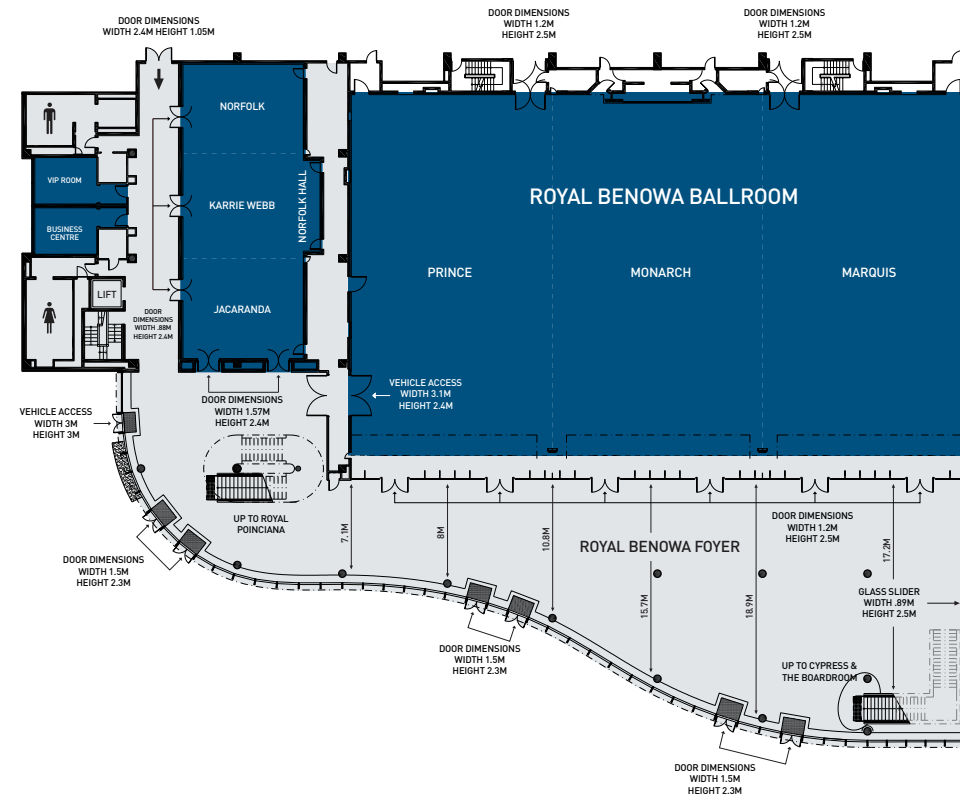

GROUND LEVEL