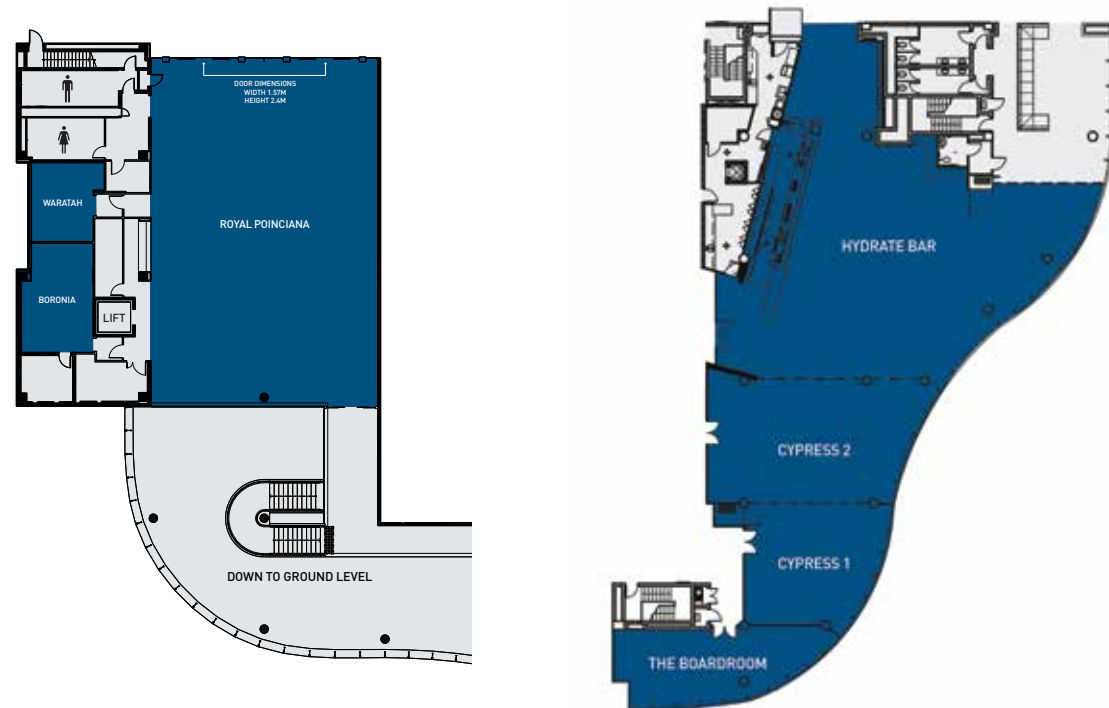

# FACILITIES AND LAYOUT

RACV Royal Pines Resort has a range of rooms to suit any sized meeting or event.

Our dedicated team will coordinate the success of your event from start to finish including meeting room requirements, breakout facilities, catering and accommodation bookings.

A variety of flexible formats / layouts and seating options allow us to tailor rooms to your exact requirements. At RACV Royal Pines Resort, your event is only limited by your imagination.

Conferencing facilities are spread over two levels and can be broken up into 15 meeting rooms across three main sections.

## GROUND LEVEL

## CAPACITIES

ROOM	DIMENSIONS (m x m)	HEIGHT (m)	AREA (m2)	COCKTAIL STYLE	BANQUET STYLE	CABARET STYLE	THEATRE STYLE	C'ROOM STYLE	B'ROOM STYLE	U SHAPE STYLE
Royal Benowa Foyer	-	9.3	1000	1000	450	240	-	-	-	-
Royal Benowa Ballroom (Prince, Monarch, Marquis)	50 x 30	7.7	1500	1500	880	760	1540	972	-	-
Prince	16 x 30	7.7	480	400	280	224	447	276	-	90
Monarch	17 x 30	8.15	510	400	320	256	531	294	-	90
Marquis	16 x 30	7.7	480	400	280	224	447	276	-	90
Norfolk Hall (Norfolk, Karrie Webb, Jacaranda)	10 x 24	4.9	240	200	150	120	200	156	-	-
Norfolk	10 x 7	4.9	70	70	40	32	50	36	21	24
Karrie Webb	11 x 9	4.9	99	90	50	32	60	45	21	24
Jacaranda	10 x 8	4.9	80	70	40	32	50	36	21	24
VIP Boardroom	4.7 x 3.4	3.1	16	-	-	-	-	-	8	-
Business Centre	4 x 5	3.1	20	-	-	-	-	-	8	-
Royal Poinciana	17 x 25	3.4	425	300	220	176	310	204	-	58
Waratah	6 x 5	3.1	30	-	-	-	25	9	12	-
Boronia	7 x 5	3.1	35	-	-	-	30	18	18	15
Cypress I & II	-	3.1	395	200	110	80	135	93	60	51
Cypress I	11 x 9	3.1	99	70	40	32	50	32	21	21
Cypress II	11.8 x 8.3	3.1	94	120	70	46	80	48	30	24
The Boardroom	13 x 5	3.1	65	-	-	-	-	-	16	-
Undercover Tennis Courts	36 x 36	-	1500	1800	640	512	-	-	-	-
Poolside	-	-	-	1000	450	-	-	-	-	-
The Hub	6.5 x 14	3.0	91	60	40	32	48	36	21	24